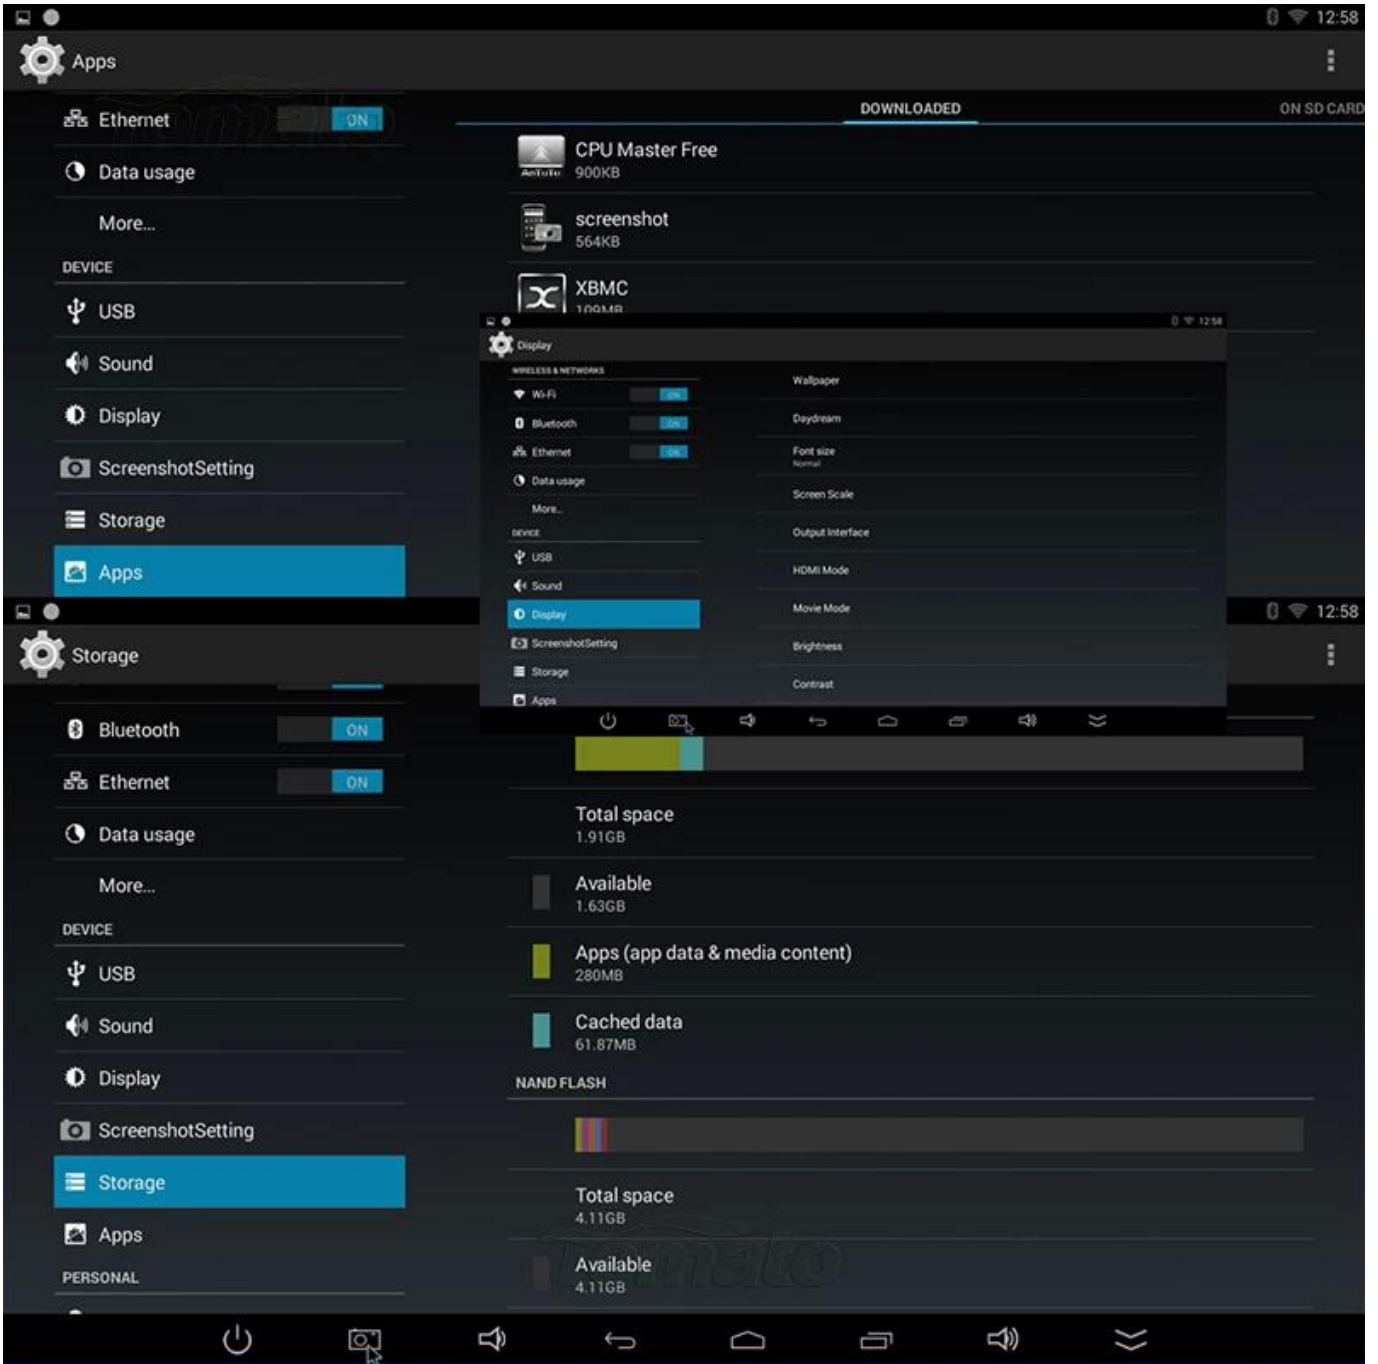

# Picture Show

Google

APPS WIDGETS SHOP

ApkInstaller	Apps	Browser	Calculator	Calendar	Clock	Downloads	eHomeMediaC
Email	File Explorer	Gallery	Gmail	Google	Google Settings	Maps	Music
People	Play Store	Quickoffice	RKGameContr	Search	Settings	Video	Voice Search
WifiDisplay	XBMC						

Navigation bar with icons for power, home, back, and volume.

Google

APPS WIDGETS SHOP

ApkInstaller	Apps	Browser	Calculator	Calendar	Clock	Downloads	eHomeMediaC
Email	File Explorer	Gallery	Gmail	Google	Google Settings	Maps	Music
People	Play Store	Quickoffice	RKGameContr	Search	Settings	Video	Voice Search
WifiDisplay	XBMC						

Navigation bar with icons for power, home, back, and volume.