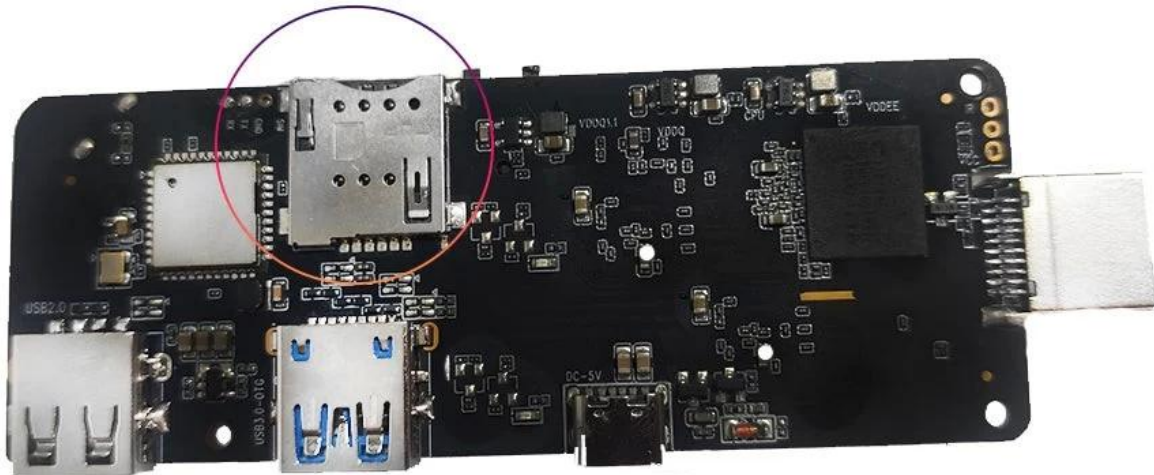

SIM card slot

Our HD 1080P TV Box with a built-in 3G/4G LTE WCDMA wireless module brings a new level of entertainment to your living room. Here's a detailed look at its features and capabilities:

1. **High-Resolution Video:** Enjoy stunning Full HD 1080P video playback for crisp and clear visuals. Whether you're streaming movies, watching videos, or gaming, every detail comes to life on your TV screen.
2. **Built-In Wireless Module:** The integrated 3G/4G LTE WCDMA wireless module ensures seamless connectivity and fast internet speeds. Say goodbye to buffering and lagging while streaming your favorite content.
3. **Access to Apps:** Explore a vast selection of apps, games, and streaming services from the Google Play Store. Customize your entertainment experience with apps tailored to your