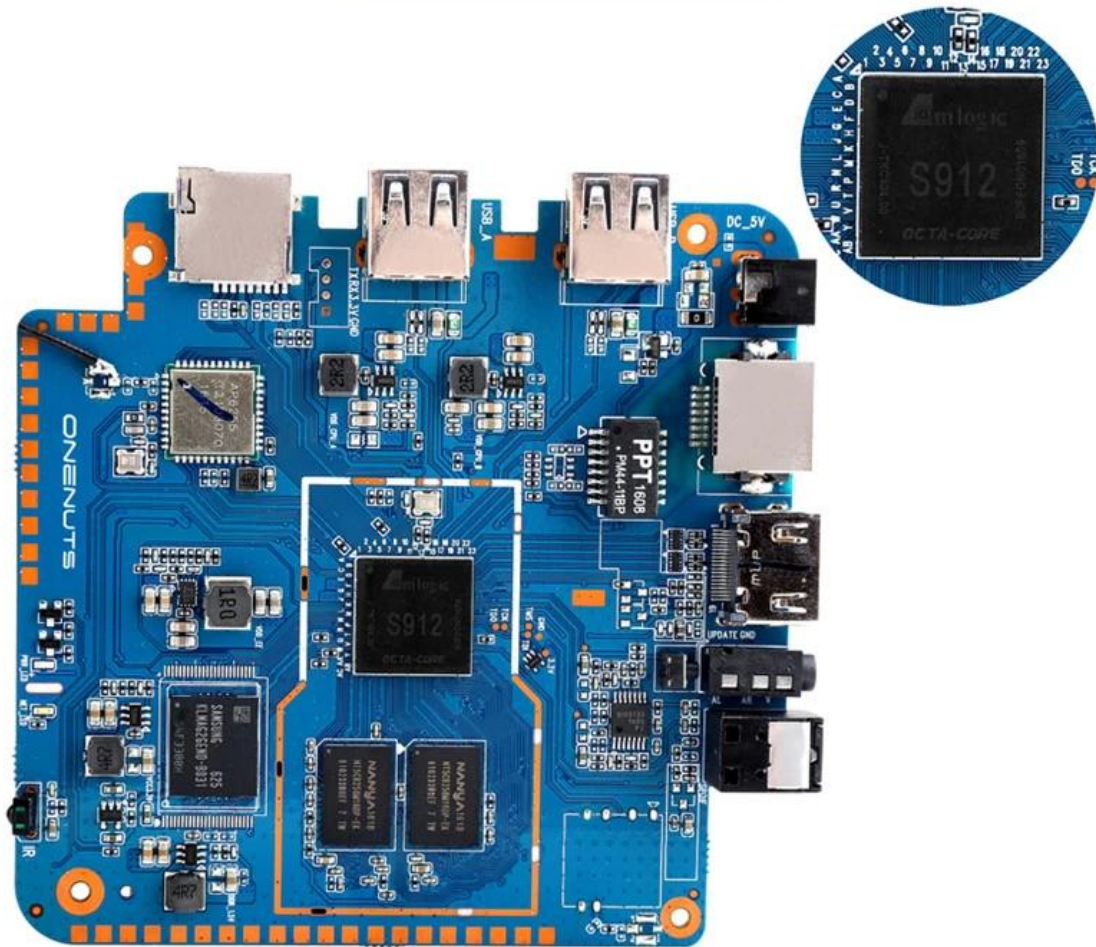

With Bluetooth headphone, enjoy your happy private world.

Young Look

Model No.	ONENUTS Nut 1
CPU	Amlogic S912 octa-core ARM Cortex A53 processor @ up to 2.0GHz
GPU	ARM Mail-T820MP3 GPU up to 750MHz(DVFS)
ROM	2GB DDR3
Internal Storage	16GB eMMC flash and SD slot up to 32GB
Video Docoder	VP9-10/H.265 up to 4Kx2K@60fps
HDMI	HDMI 2.0a up to 4K @ 60Hz with CEC and HDR support, and AV port

OTA Update

Support background auto upgrade and offer you the newest experience.

Product structure

What is in the box?

Motherboard Show

Welcome to the next level of entertainment with our PIP/UDP Android TV Box. Let's explore the innovative features and functionalities that make this device stand out.