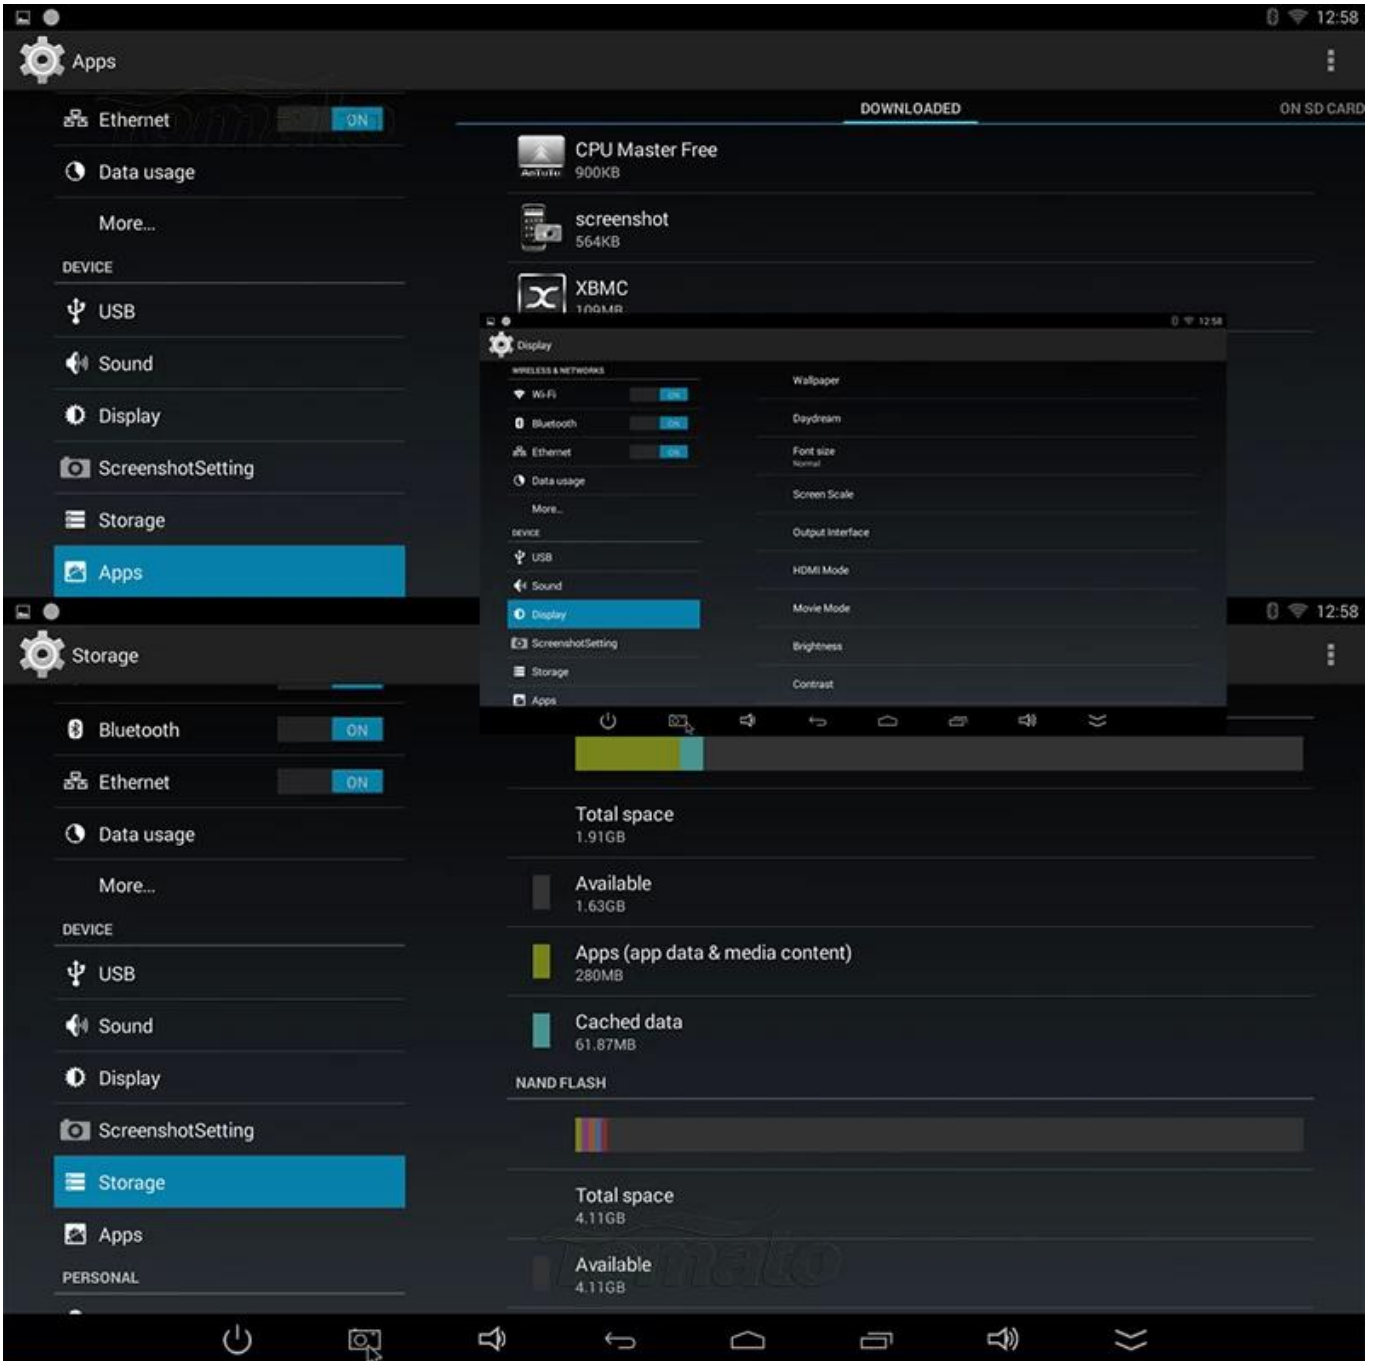

Play Store

Quickoffice

RKGameContr

Search

Settings

Video

Voice Search

WifiDisplay

XBMC

Language & input

PERSONAL

- Location
- Security
- Language & input**
- Backup & reset

ACCOUNTS

- Add account

SYSTEM

- Date & time
- Accessibility
- Printing
- Developer options