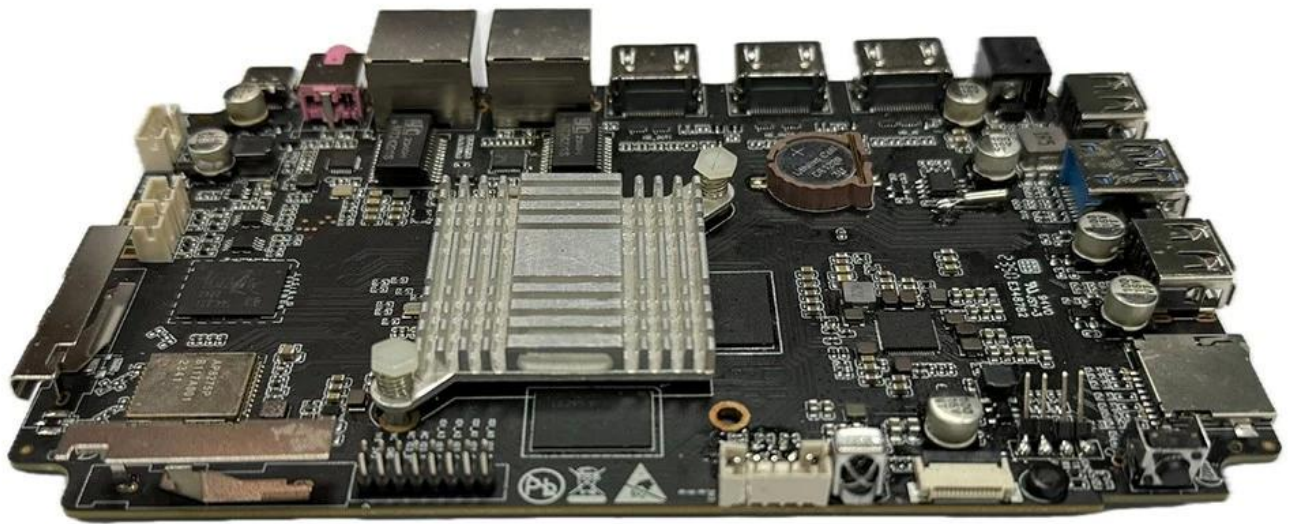

RK3588: Redefining Smart TV Box Innovation

Rockchip

RK3588

A high performance, low power AIoT processor

The graphic features the Rockchip logo in white on a dark blue background with glowing circuit traces. To the right, a stylized chip icon is shown with 'Rockchip' and 'RK3588' text inside it, set against a blue and yellow gradient.

Typical Application Diagram – AIoT

Introducing the RK3588 Smart TV Box, a groundbreaking innovation that transcends conventional entertainment boundaries. This device stands as a testament to technological excellence, providing users with an immersive and unparalleled viewing experience.

At the core of the RK3588 is its Octa-Core processor, a powerhouse that ensures swift and responsive performance. Whether you're streaming high-definition content, engaging in gaming marathons, or multitasking with various applications, the RK3588 handles it all effortlessly. The result is a seamless and smooth entertainment experience that raises the bar for smart TV boxes.

In addition to its remarkable processing power, the RK3588 is equipped with Wi-Fi 6E technology. Say goodbye to buffering and lag as this device ensures lightning-fast connectivity, allowing you to stream, download, and interact with online content seamlessly. The integration of Wi-Fi 6E reflects our commitment to staying ahead of the curve in delivering the best possible user experience.