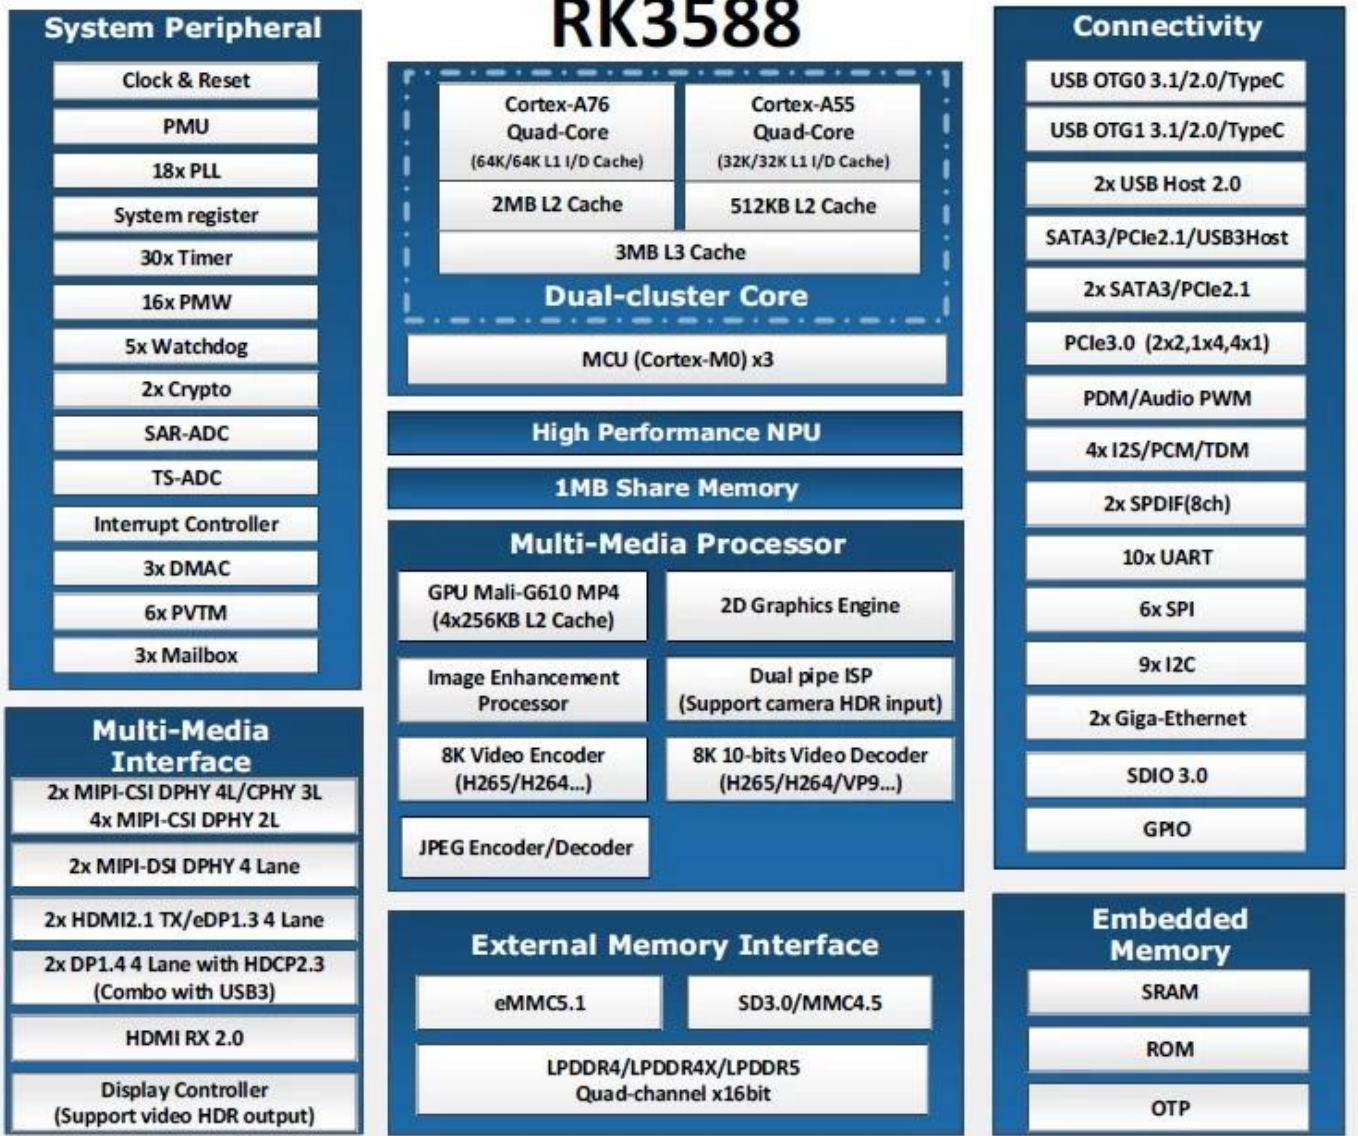

RK3588: Redefining Smart TV Box Innovation

Rockchip

RK3588

A high performance, low power AIoT processor

The graphic features the Rockchip logo in white on a dark blue background with glowing circuit traces. To the right, a stylized chip icon is shown with 'Rockchip' and 'RK3588' text inside it, set against a blue and yellow gradient.

Typical Application Diagram – AIoT

Introducing the RK3588 Smart TV Box, a groundbreaking innovation that transcends conventional entertainment boundaries. This device stands as a testament to technological excellence, providing users with an immersive and unparalleled viewing experience.

At the core of the RK3588 is its Octa-Core processor, a powerhouse that ensures swift and responsive performance. Whether you're streaming high-definition content, engaging in gaming marathons, or multitasking with various applications, the RK3588 handles it all effortlessly. The result is a seamless and smooth entertainment experience that raises the bar for smart TV boxes.