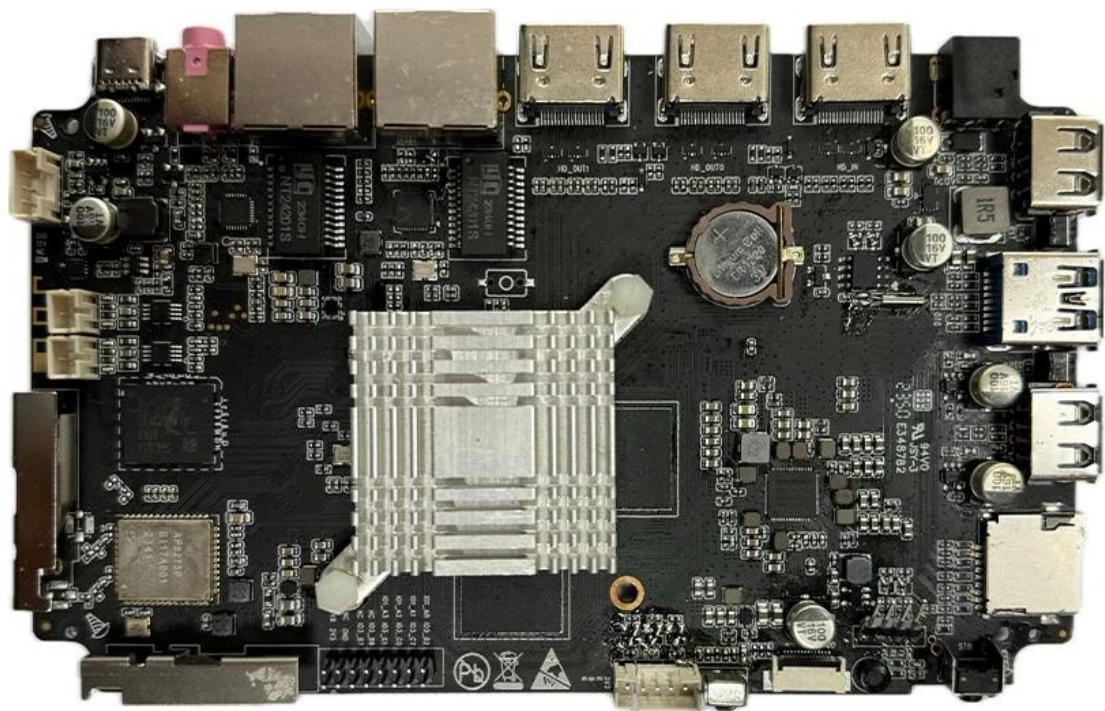

RK3588: Redefining Smart TV Box Innovation

Rockchip

RK3588

A high performance, low power AIoT processor

The graphic features the Rockchip logo in white on a dark blue background with glowing circuit traces. To the right, a stylized chip icon is shown with 'Rockchip' and 'RK3588' text inside it, set against a blue and yellow gradient.

Typical Application Diagram – AIoT

Introducing the RK3588 Smart TV Box, a groundbreaking innovation that transcends conventional entertainment boundaries. This device stands as a testament to technological excellence, providing users with an immersive and unparalleled viewing experience.

At the core of the RK3588 is its Octa-Core processor, a powerhouse that ensures swift and responsive performance. Whether you're streaming high-definition content, engaging in gaming marathons, or multitasking with various applications, the RK3588 handles it all effortlessly. The result is a seamless and smooth entertainment experience that raises the bar for smart TV boxes.