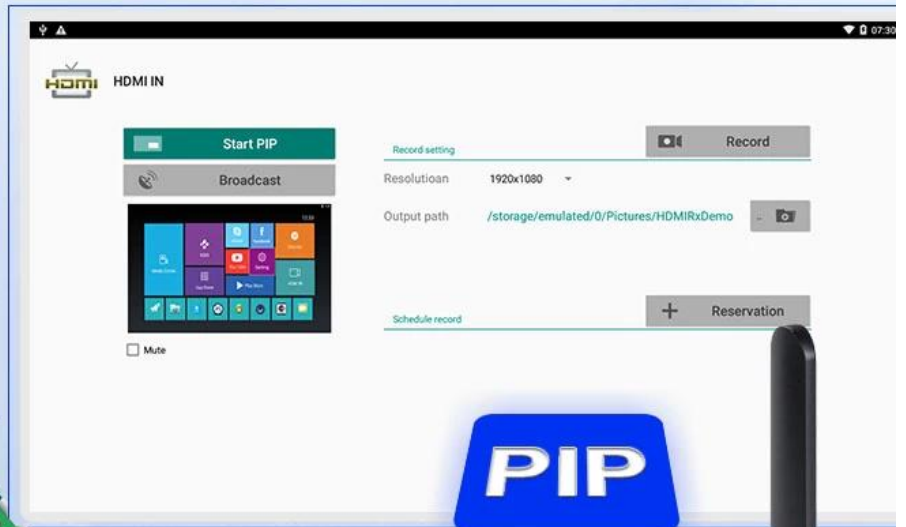

# ENHANCED COLOR

Provide a better color level, so that the viewer presents a greater degree of reality

The general color display, not bright and true, it is because the color gamut is not enough

# Selecting a Sub Display in PIP Mode

Select APP "Setting" 01

Select "Start PIP" 02

03

Multiple windows display content

Copy and burn what you want

4.0  
Bluetooth®

Bluetooth 4.0 makes it easy to connect your keyboard, mouse, game console, and more