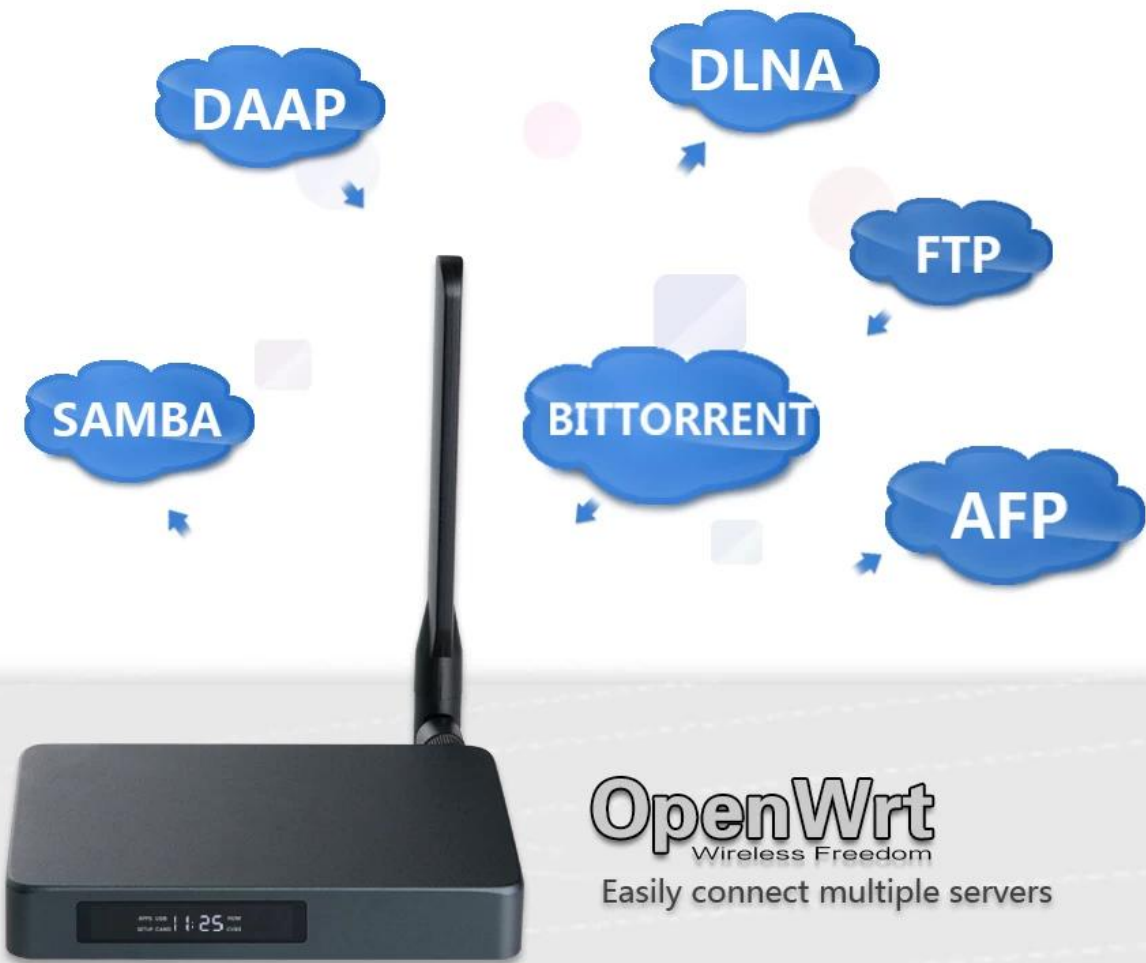

# Smart BOX

**4K**  
ULTRA HD

**3D**

**SATA**  
3.0

4Core  
64Bit

**Video**  
**Input**

**DVR**

**HDR**

# Selecting a Sub Display in PIP Mode

Select APP "Setting" 01

Select "Start PIP" 02

03

Multiple windows display content

Copy and burn what you want

4.0  
Bluetooth®

Bluetooth 4.0 makes it easy to connect your keyboard, mouse, game console, and more

**SATA 3.0**

**4K** **3D** **DVR**  
**ULTRA HD**

Elevate your home entertainment with our feature-rich Android TV Box powered by the Realtek RTD1295 processor:

1. **High-Performance Processing:** The Quad-Core ARM Cortex-A53 processor, operating at 2GHz, ensures smooth and responsive performance, handling demanding applications and multitasking effortlessly.
2. **4K UHD Support:** Immerse yourself in stunning 4K UHD content for crystal-clear visuals and lifelike details, bringing your favorite movies, shows, and games to life.
3. **HDMI IN Functionality:** The HDMI IN port transforms your TV into a multimedia hub, allowing you to connect external devices such as gaming consoles, Blu-ray players, and more, expanding your entertainment options.