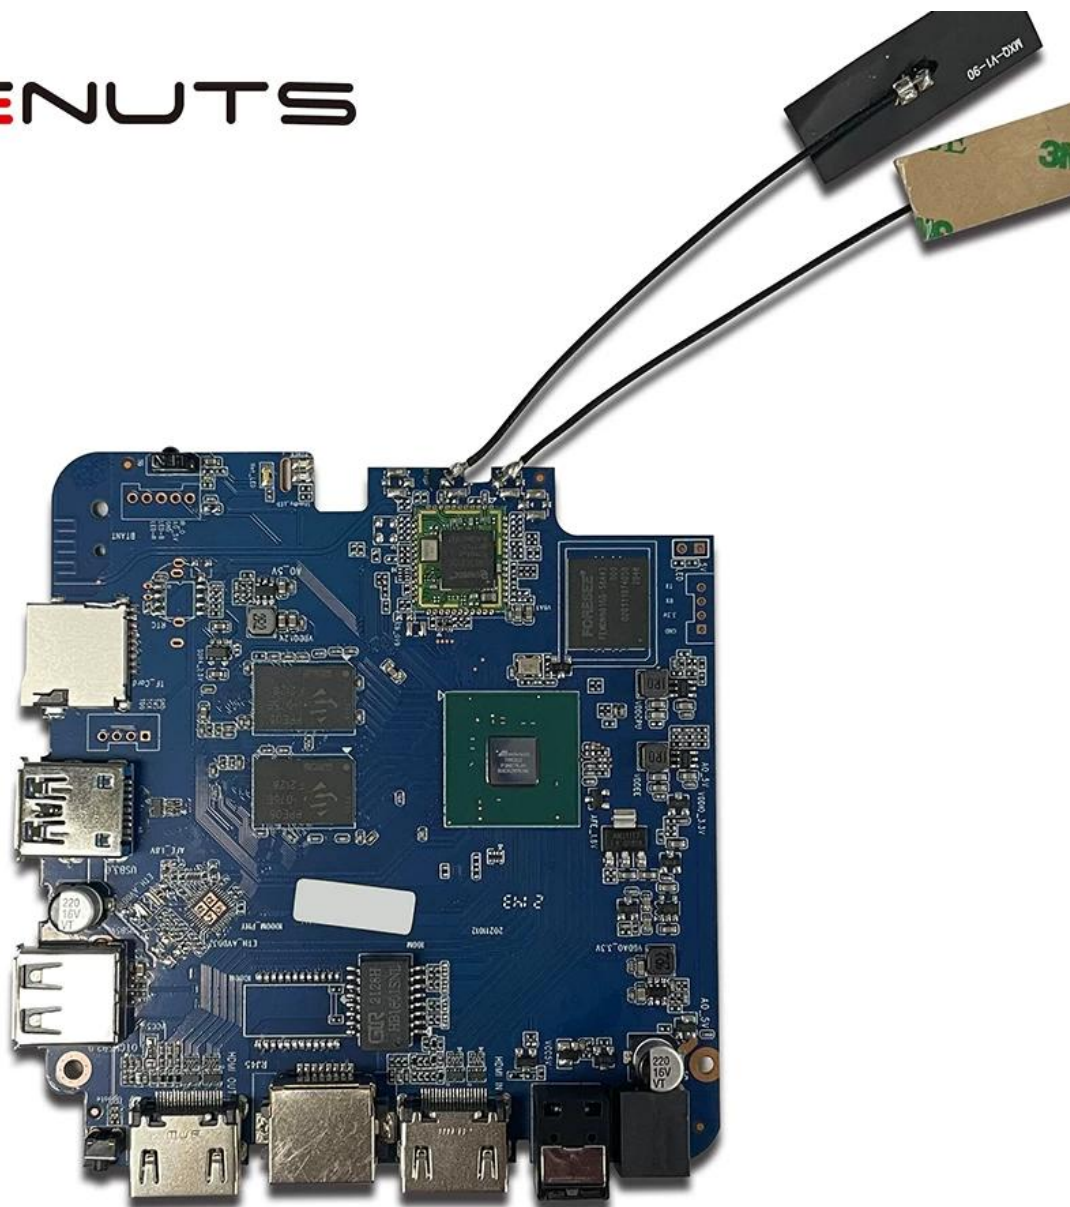

ONENUTS

Multi-core 32/64-bit CPU and 3D GPU with high performance	Powerful multimedia processing capability, supporting all mainstream video decoding including 8K/4K 10-bit AV1/H.265/VP9/AVS2	Supports all mainstream HDR standard including Dolby Vision, HDR10 and HLG	Unique Trulife picture quality enhancement engine, offering theater-like visual effect	Complete production-ready security solution, supporting secure boot, secure OS and mainstream DRMs
Ultra-high performance and ultra-low power consumption	Ultra-high SoC integration and rich peripheral interfaces	Complete IP license, including Dolby, DTS, etc.	Supports screen projection technology like DLNA, Miracast etc.	Provides mature turn-key solution for both split and AIO smart TV

Experience the future of home entertainment with our Smart TV Box, engineered to deliver