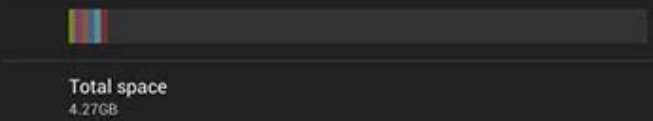

Volume icons, Power, and Menu icons