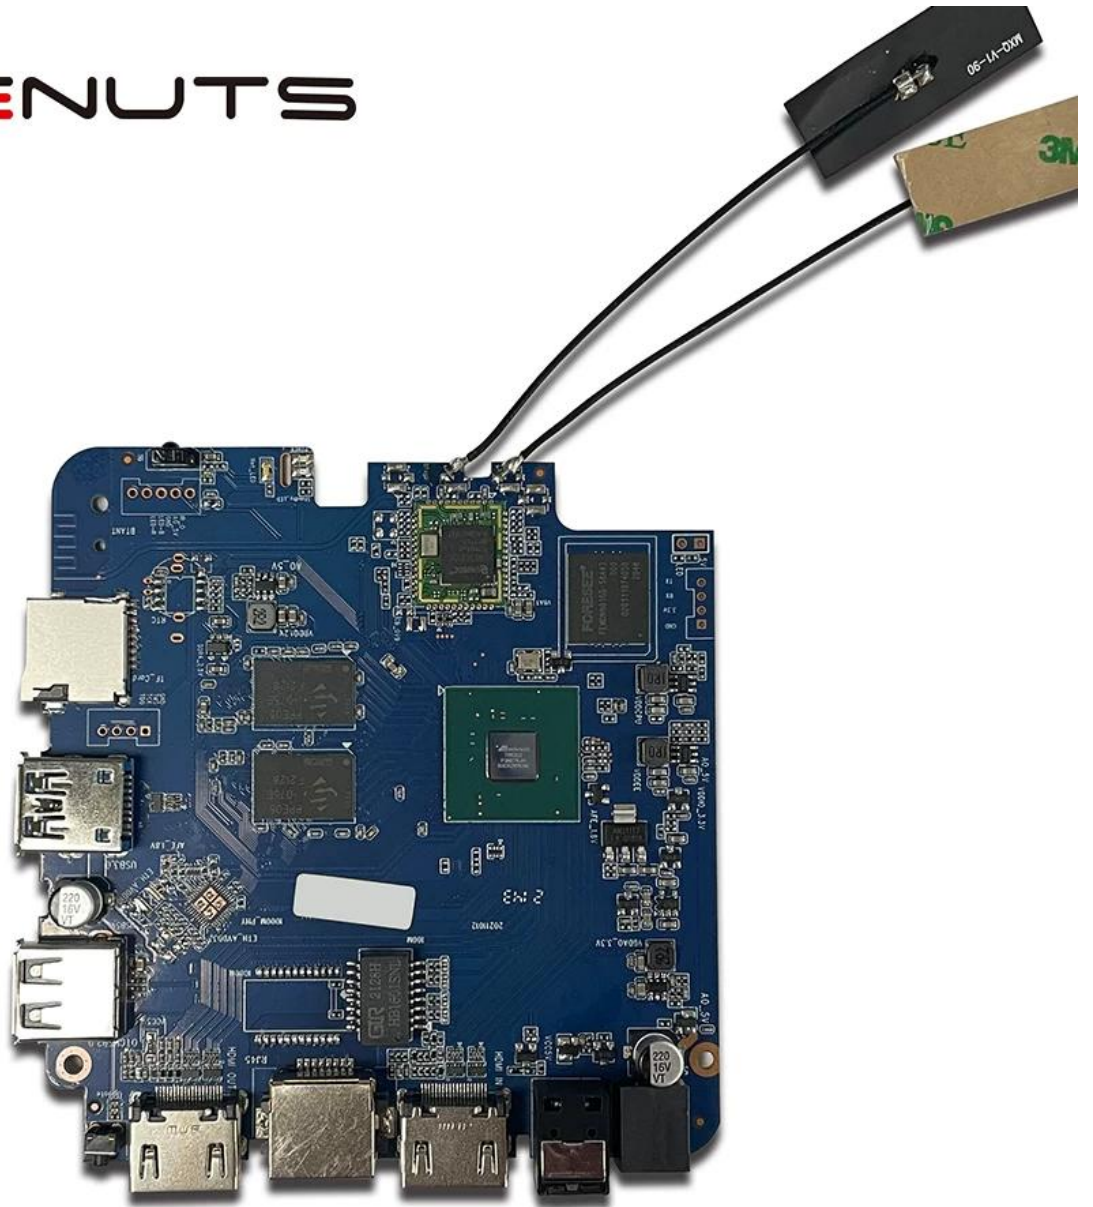

ONENUTS

Multi-core 32/64-bit CPU and 3D GPU with high performance	Powerful multimedia processing capability, supporting all mainstream video decoding including 8K/4K 10-bit AV1/H.265/VP9/AVS2	Supports all mainstream HDR standard including Dolby Vision, HDR10 and HLG	Unique Trulife picture quality enhancement engine, offering theater-like visual effect	Complete production-ready security solution, supporting secure boot, secure OS and mainstream DRMs
Ultra-high performance and ultra-low power consumption	Ultra-high SoC integration and rich peripheral interfaces	Complete IP license, including Dolby, DTS, etc.	Supports screen projection technology like DLNA, Miracast etc.	Provides mature turn-key solution for both split and AIO smart TV

Welcome to the future of home entertainment with our next-generation TV Box featuring Android