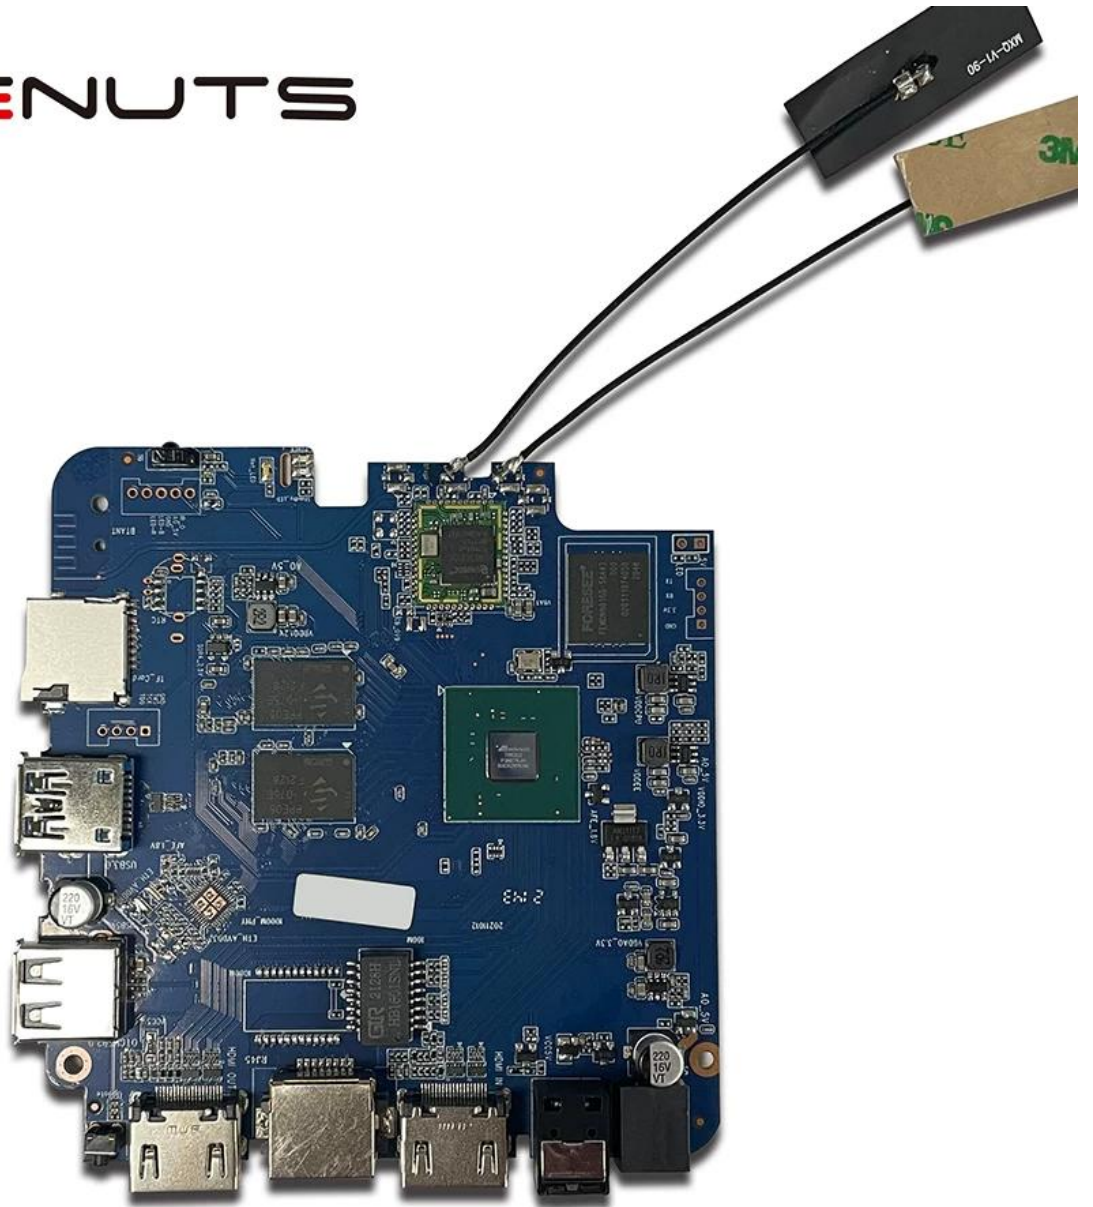

ONENUTS

Multi-core 32/64-bit CPU and 3D GPU with high performance	Powerful multimedia processing capability, supporting all mainstream video decoding including 8K/4K 10-bit AV1/H.265/VP9/AVS2	Supports all mainstream HDR standard including Dolby Vision, HDR10 and HLG	Unique Trulife picture quality enhancement engine, offering theater-like visual effect	Complete production-ready security solution, supporting secure boot, secure OS and mainstream DRMs
Ultra-high performance and ultra-low power consumption	Ultra-high SoC integration and rich peripheral interfaces	Complete IP license, including Dolby, DTS, etc.	Supports screen projection technology like DLNA, Miracast etc.	Provides mature turn-key solution for both split and AIO smart TV

Welcome to our range of Android TV Boxes designed to meet the demands of wholesale buyers.