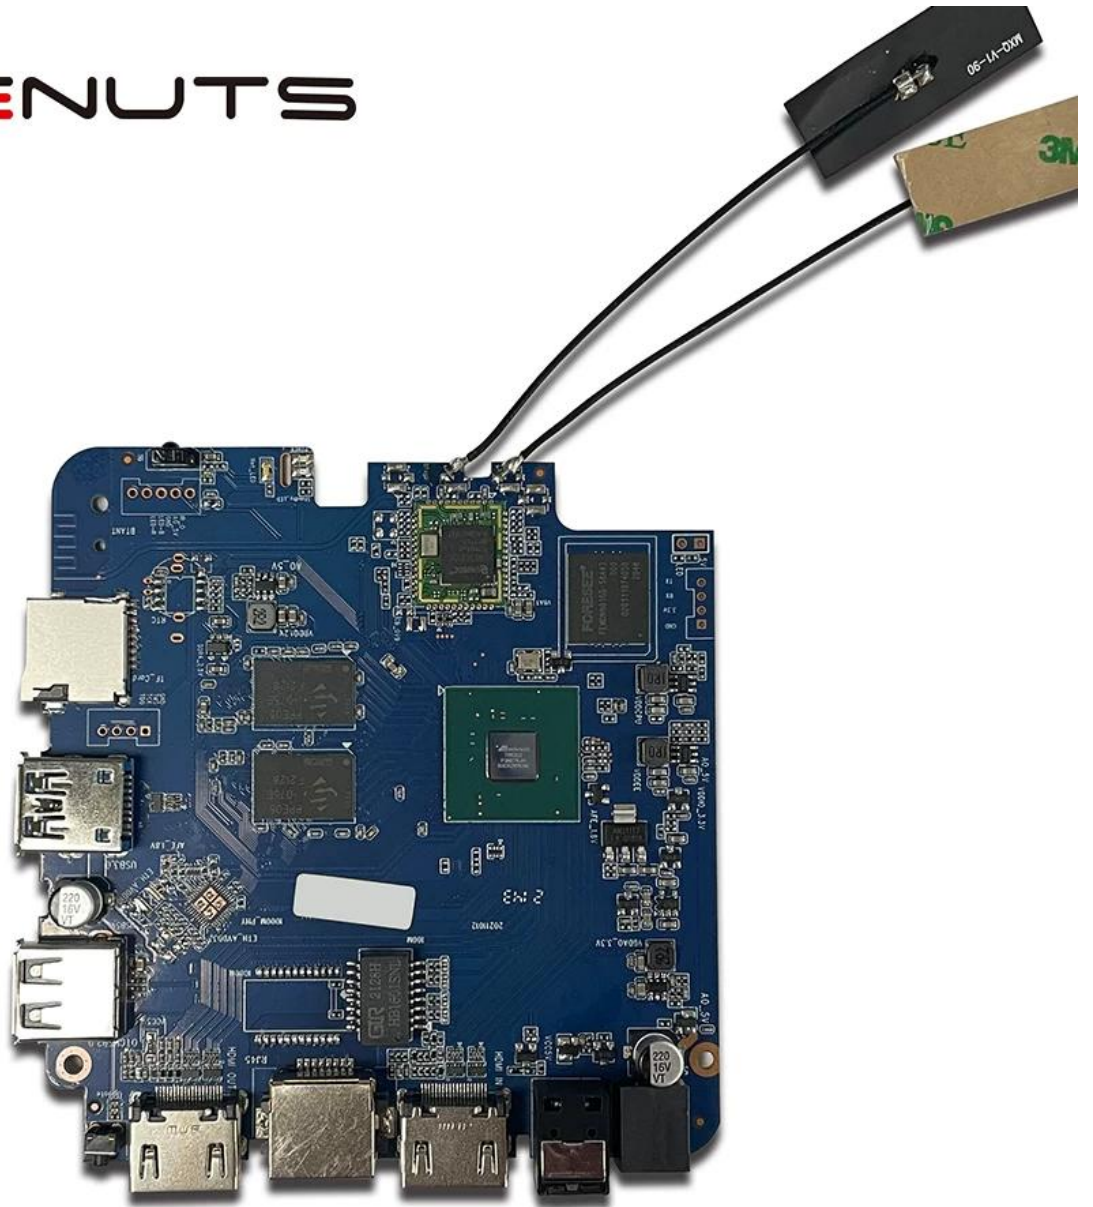

ONENUTS

Multi-core 32/64-bit CPU and 3D GPU with high performance	Powerful multimedia processing capability, supporting all mainstream video decoding including 8K/4K 10-bit AV1/H.265/VP9/AVS2	Supports all mainstream HDR standard including Dolby Vision, HDR10 and HLG	Unique Trulife picture quality enhancement engine, offering theater-like visual effect	Complete production-ready security solution, supporting secure boot, secure OS and mainstream DRMs
Ultra-high performance and ultra-low power consumption	Ultra-high SoC integration and rich peripheral interfaces	Complete IP license, including Dolby, DTS, etc.	Supports screen projection technology like DLNA, Miracast etc.	Provides mature turn-key solution for both split and AIO smart TV

Upgrade your home entertainment setup with our versatile TV Box, packed with features that