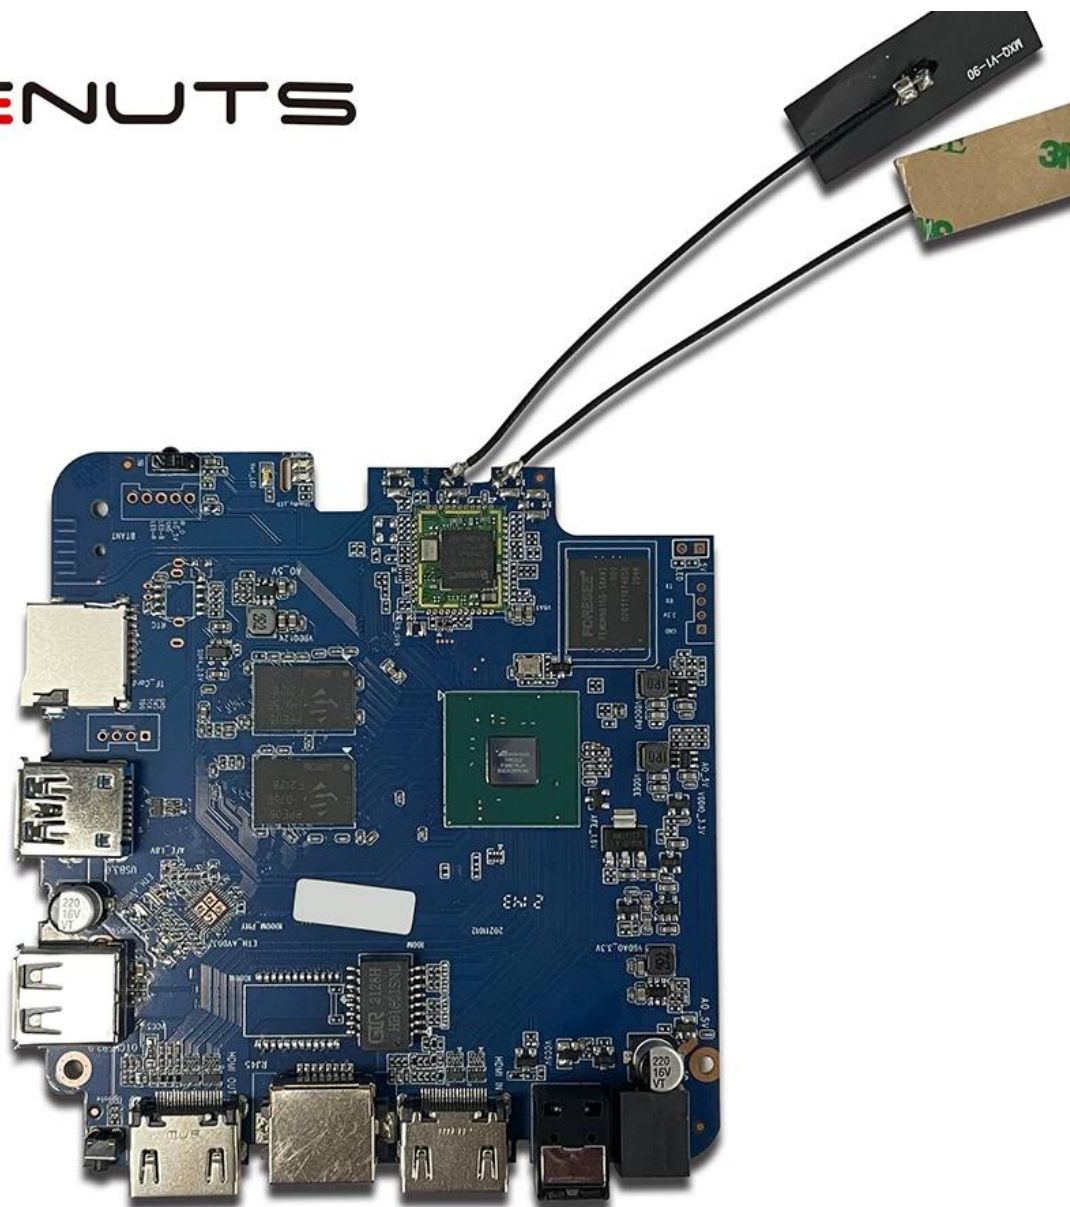

ONENUTS

Multi-core 32/64-bit CPU and 3D GPU with high performance	Powerful multimedia processing capability, supporting all mainstream video decoding including 8K/4K 10-bit AV1/H.265/VP9/AVS2	Supports all mainstream HDR standard including Dolby Vision, HDR10 and HLG	Unique Trulife picture quality enhancement engine, offering theater-like visual effect	Complete production-ready security solution, supporting secure boot, secure OS and mainstream DRMs
Ultra-high performance and ultra-low power consumption	Ultra-high SoC integration and rich peripheral interfaces	Complete IP license, including Dolby, DTS, etc.	Supports screen projection technology like DLNA, Miracast etc.	Provides mature turn-key solution for both split and AIO smart TV

Welcome to our range of innovative TV Box Android HDMI devices featuring advanced video