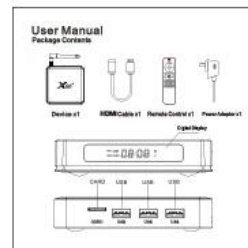

Leisure and entertainment

Working meeting

Product Specification

Size: 106*106*22MM

Package Contents

Power Supply*1

HD data cable*1

User Manual*1