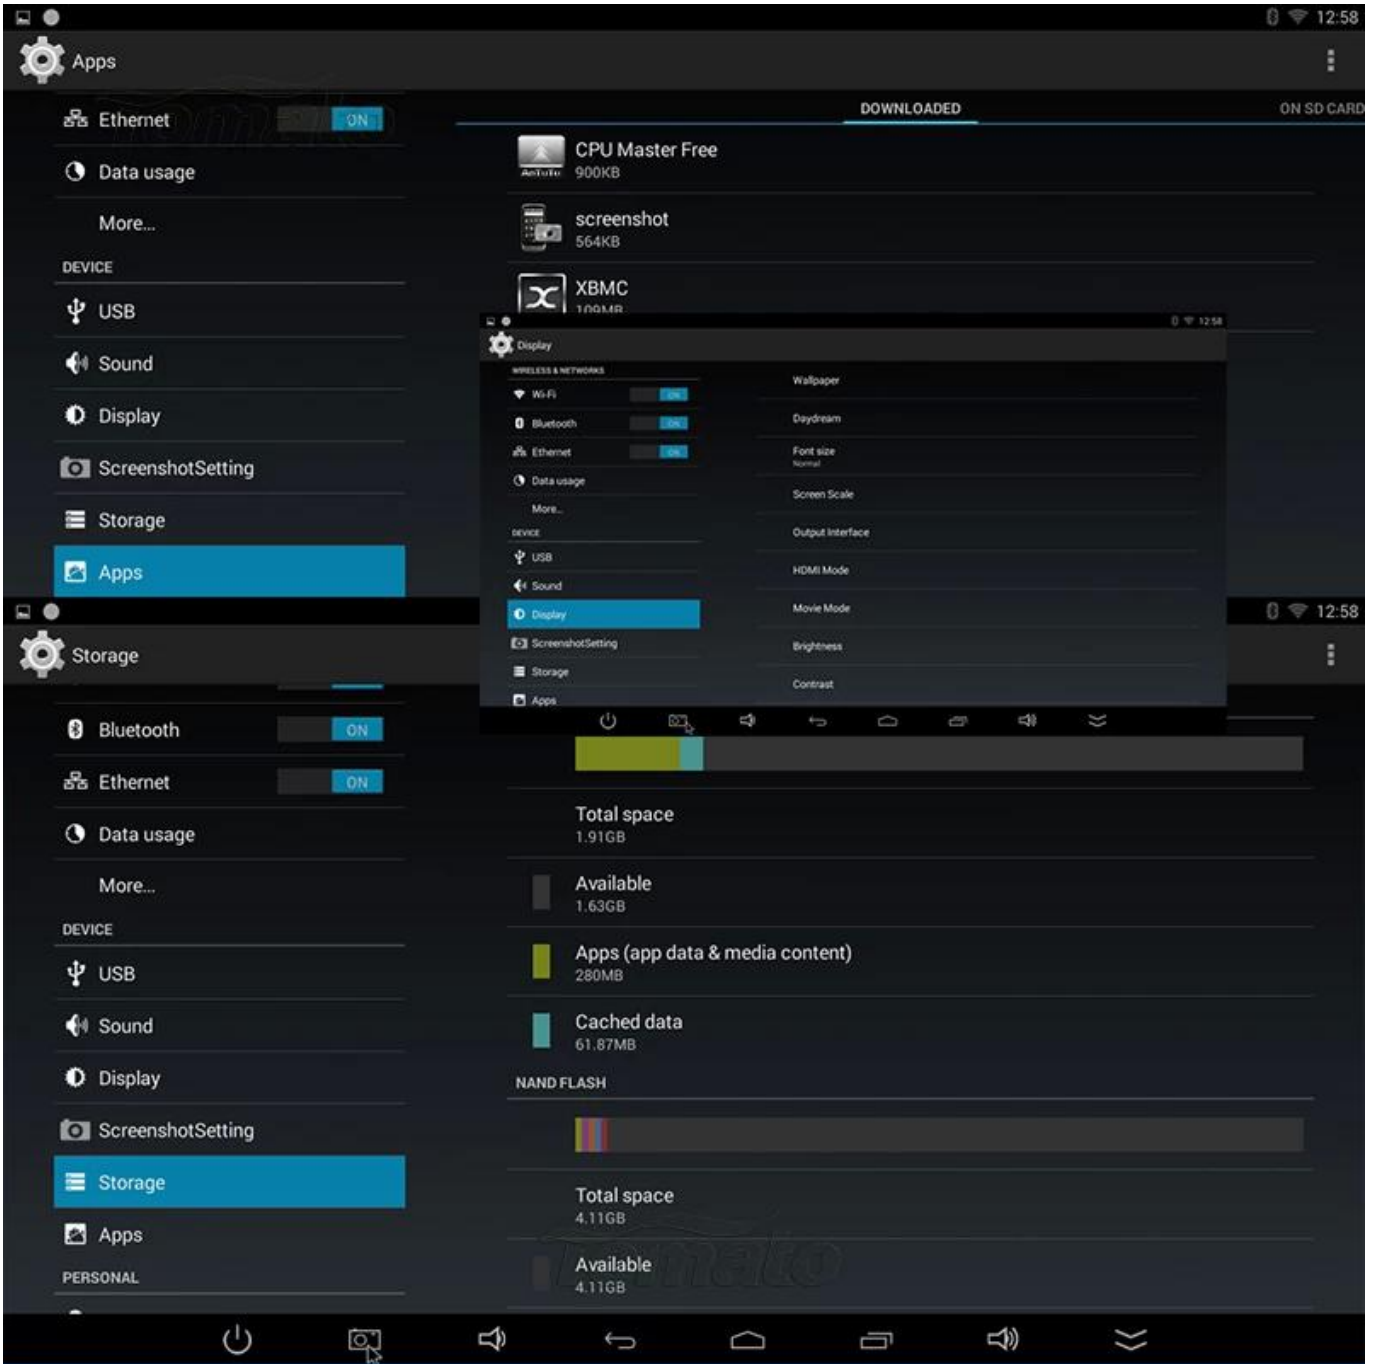

Search

Settings

Video

Voice Search

WifiDisplay

XBMC

Language & input

PERSONAL