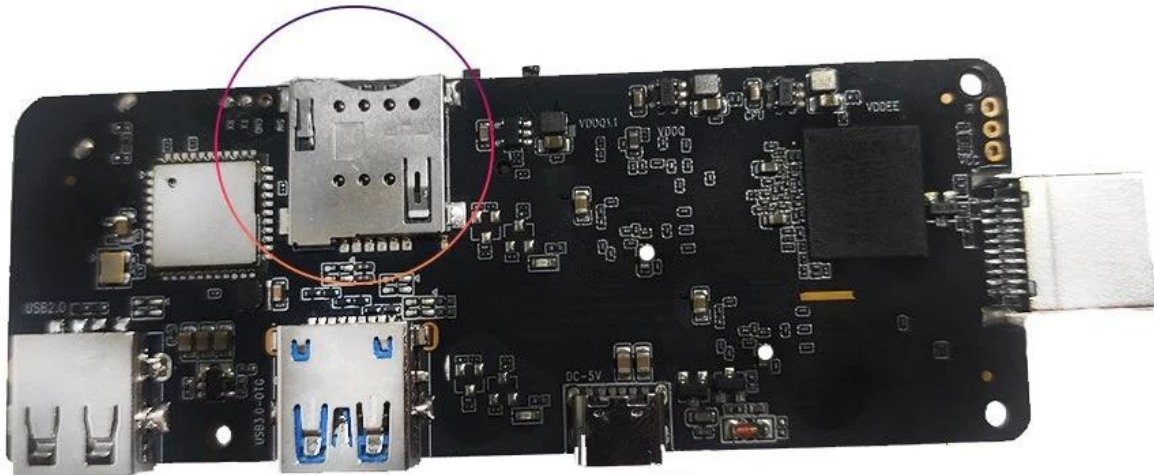

SIM card slot

Advanced Connectivity Our Android TV Box comes equipped with a 3G dongle and a 3G/4G SIM card slot, providing unparalleled connectivity options. Say goodbye to Wi-Fi limitations and enjoy seamless access to online content, apps, and games.

High-Quality Streaming Experience crisp and clear streaming with support for HD and 4K content. Whether you're watching movies, TV shows, or live sports, our Android TV Box delivers stunning visuals and immersive audio for an unparalleled viewing experience.

Versatile Entertainment Hub Transform your TV into a smart entertainment hub with our Android TV Box. Access thousands of apps, games, and streaming platforms like Netflix, YouTube, and more. Stay entertained for hours on end with endless content choices.

Effortless Setup and Navigation Setting up our Android TV Box is a breeze. Simply connect it to your TV, insert a 3G/4G SIM card, and start exploring a world of entertainment. The user-friendly interface ensures smooth navigation, making it easy for users of all ages.