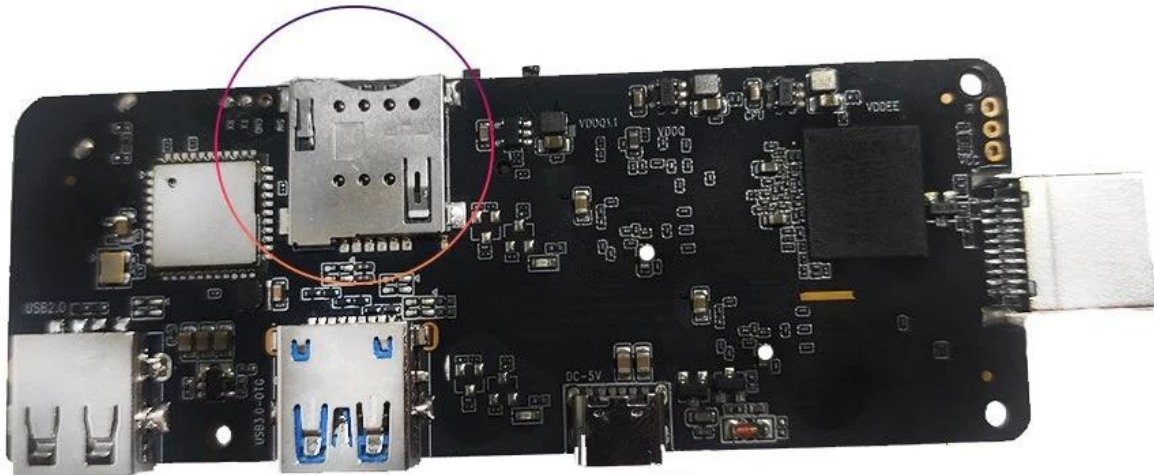

SIM card slot

The android tv box with 4g 5g lte is a revolutionary device that combines the power of a 4G LTE SIM card with the convenience of an Android TV stick. With this device, you can turn any television into a smart TV and enjoy a wide range of entertainment options.

The Android TV stick is powered by a quad-core processor, ensuring smooth and fast performance. It comes with 2GB of RAM and 16GB of internal storage, providing ample space for all your favorite apps, games, and media files. The device also supports expandable storage, allowing you to add a microSD card for additional storage capacity.