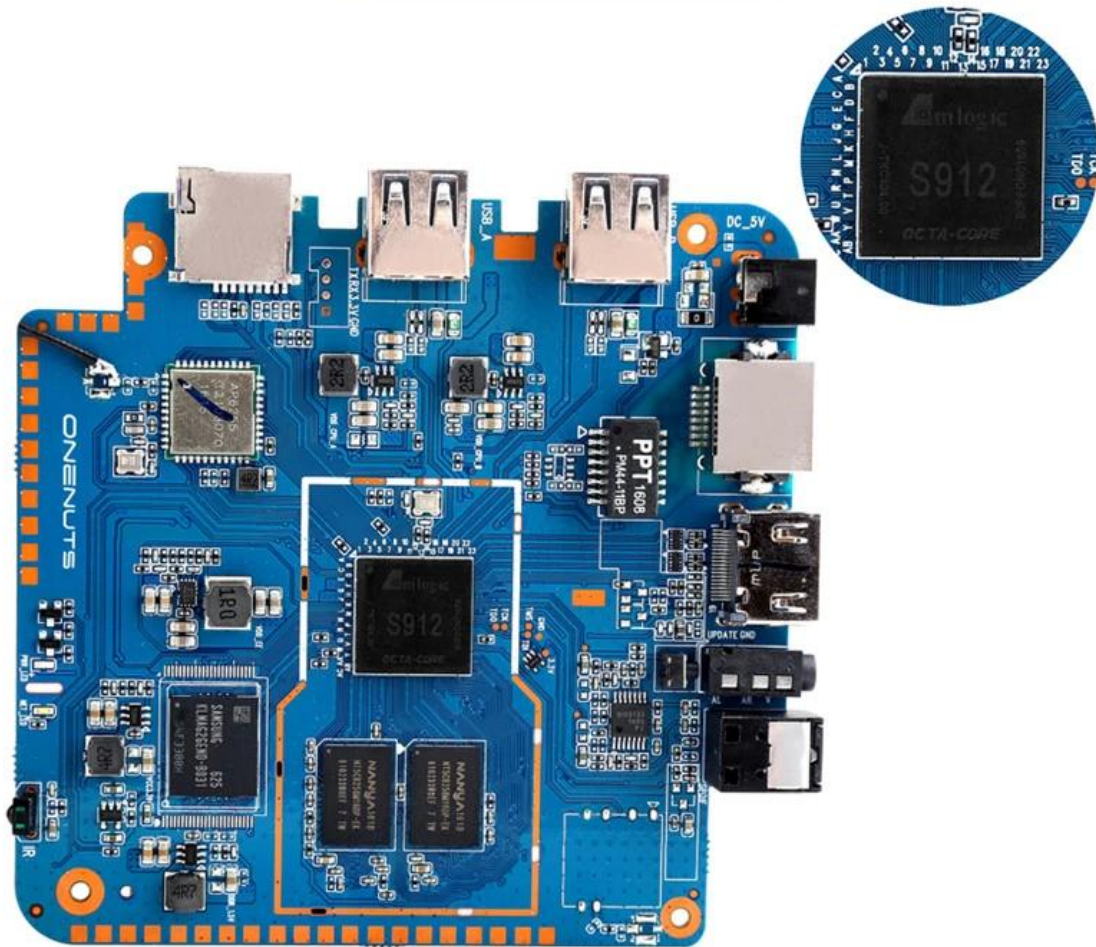

With Bluetooth headphone, enjoy your happy private world.

Young Look

Model No.	ONENUTS Nut 1
CPU	Amlogic S912 octa-core ARM Cortex A53 processor @ up to 2.0GHz
GPU	ARM Mail-T820MP3 GPU up to 750MHz(DVFS)
ROM	2GB DDR3
Internal Storage	16GB eMMC flash and SD slot up to 32GB
Video Docoder	VP9-10/H.265 up to 4Kx2K@60fps
HDMI	HDMI 2.0a up to 4K @ 60Hz with CEC and HDR support, and AV port

OTA Update

Support background auto upgrade and offer you the newest experience.

Product structure

Motherboard Show

Our wholesale best Android TV Box is designed to redefine your viewing experience:

1. **Android 6.0 Marshmallow:** Enjoy the latest features and optimizations offered by the Android 6.0 operating system, including improved performance and enhanced security.
2. **Powerful Hardware:** Equipped with advanced hardware components, including high-performance processors and ample RAM, our Android TV Box ensures smooth and responsive operation for all your streaming needs.
3. **4K Ultra HD Support:** Experience breathtaking picture quality with support for 4K Ultra HD resolution, delivering crisp and vivid visuals that bring your favorite content to life.
4. **Wide Compatibility:** With support for a variety of streaming services, apps, and games from the Google Play Store, our Android TV Box offers endless entertainment options for every