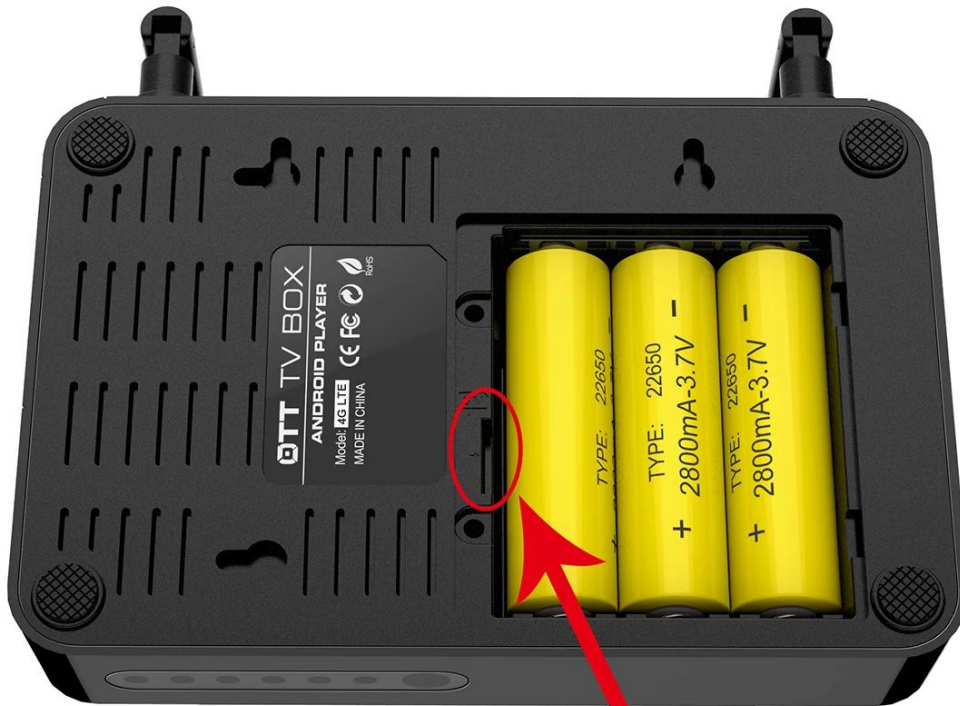

4G LTE

4G LTE

4G LTE

4G LTE

4G LTE

4G LTE

Sim Slot

**OTT TV BOX**

**4K HDR** **HDMI 2.0**  
**HDCP 2.2**

Internal Zigbee(optional)  
Internal Rrecharge Lithium

**CEC**

**4G LTE**

**Android 6.0/7.0**

**1. Huawei WCDMA Modem Built-In** The Smart Android TV Box comes with a built-in Huawei WCDMA modem, ensuring stable and fast internet connectivity for streaming, gaming, and