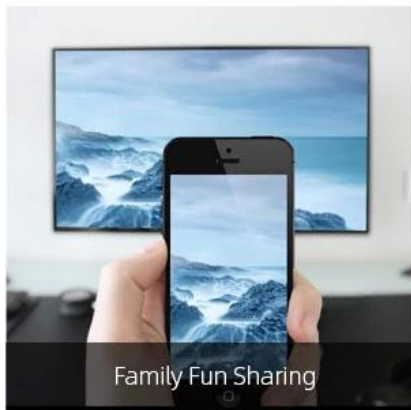

Smooth, stable, and fast playback of local videos. You can share the happy moment on TV together.

DLNA

Airplay

Miracast

Leisure and entertainment

Family Fun Sharing

Working meeting

Ultra high quality

Ultra-high-definition 4K resolution with a new generation of HDR image quality engine. Rich details display to let you see the world more clearly. 8K video decoding engine supported, which bring you more exciting content.