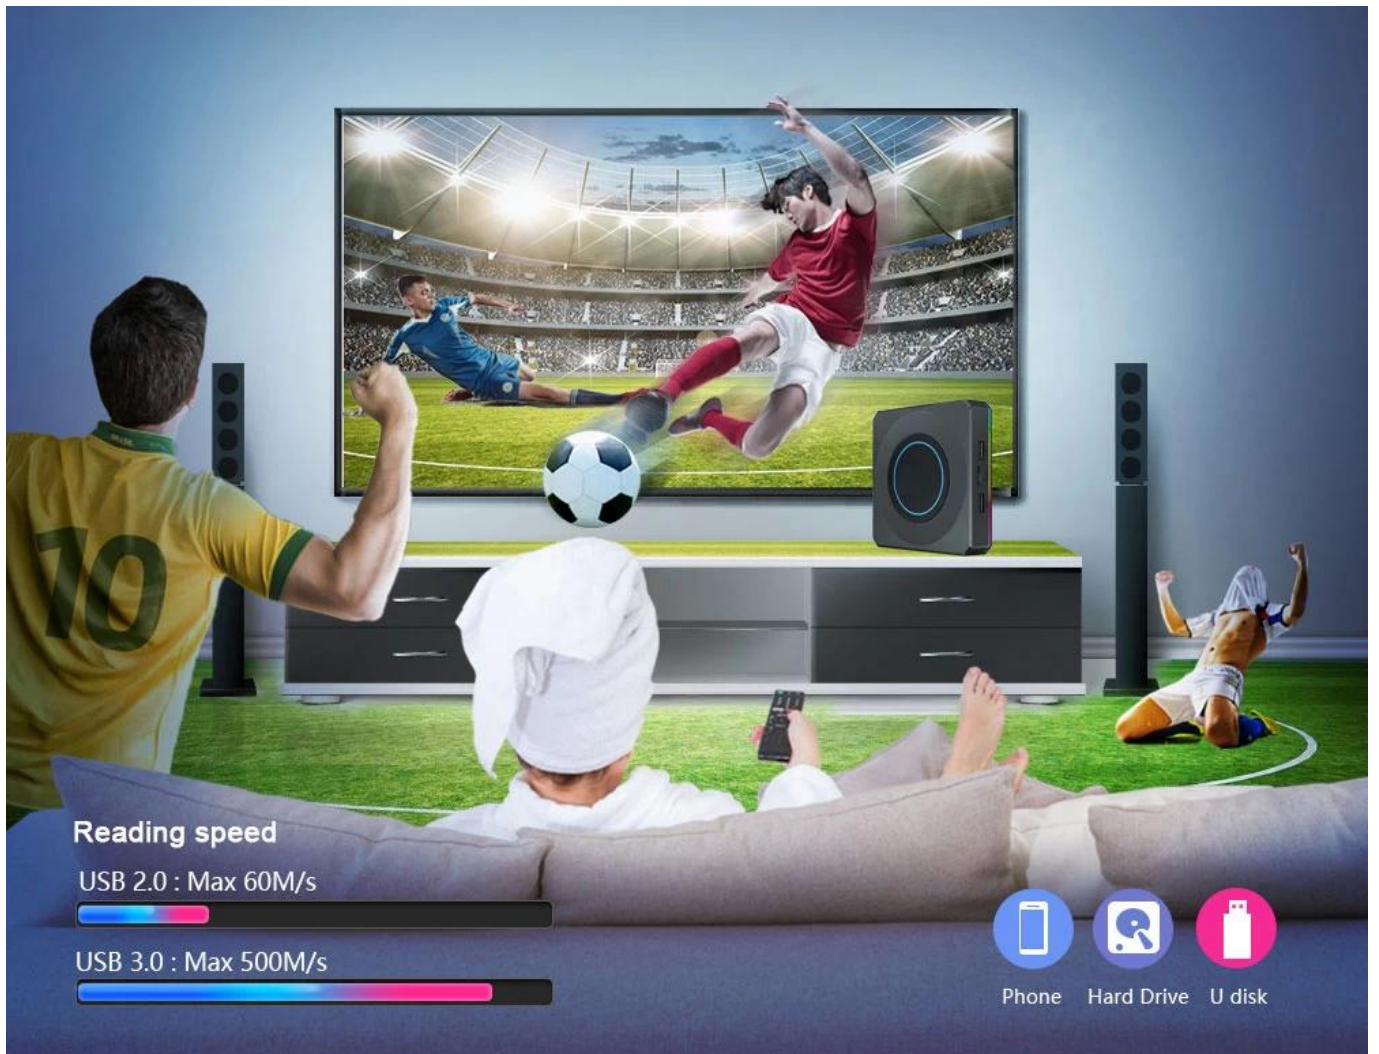

USB3.0 with super fast data-read speed

Smooth, stable, and fast playback of local videos. You can share the happy moment on TV together.