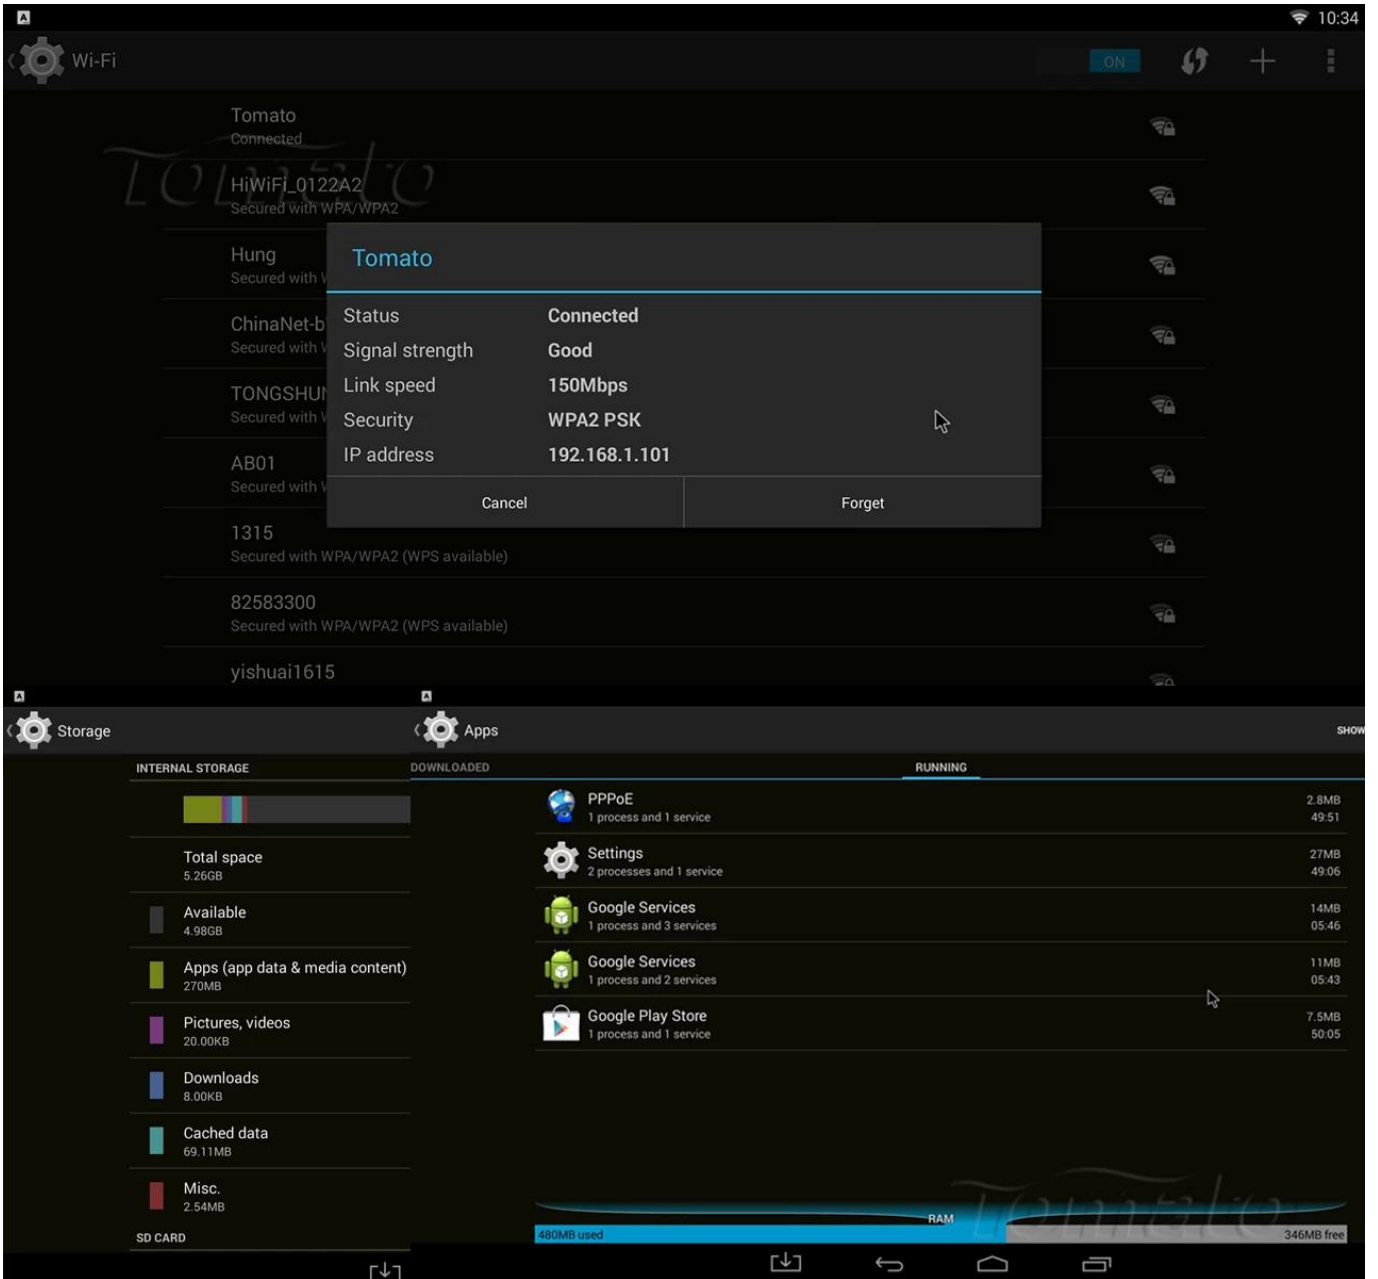

# Root Checker

Device: MXQ  
Android: 4.4.2 | API: 19

Check Now

Status: Rooted

Id: uid=0(root) gid=0(root)

Superuser: Not found

Busybox: /system/xbin/busybox

Su Location: /system/xbin/su

Sudo Location: Not found

Environment Vars.:  
/sbin/  
/vendor/bin/  
/system/sbin/  
/system/bin/  
/system/xbin/

CPU-Z CPU-Z SOC SYSTEM BATTERY SENSORS ABOUT CPU-Z SOC SYSTEM BATTERY SENSORS ABOUT

Model	MXQ(MXQ)
Manufacturer	MBX
Board	MXQ
Display	KOT49H.20140903 test-keys
Hardware	amlogic
Android Version	4.4.2
Kernel Architecture	armv7l
Kernel Version	3.10.33 (20140903)
Screen Resolution	1920 x 1008
Screen Density	240 dpi
Total RAM	825 MB
Available RAM	244 MB (29%)
Internal Storage	5.26 GB
Available Storage	4.98 GB (94%)
Root Access	Yes

# SETTINGS

Network

Display

Advanced

Other

Miracast

Remote Control

OFF