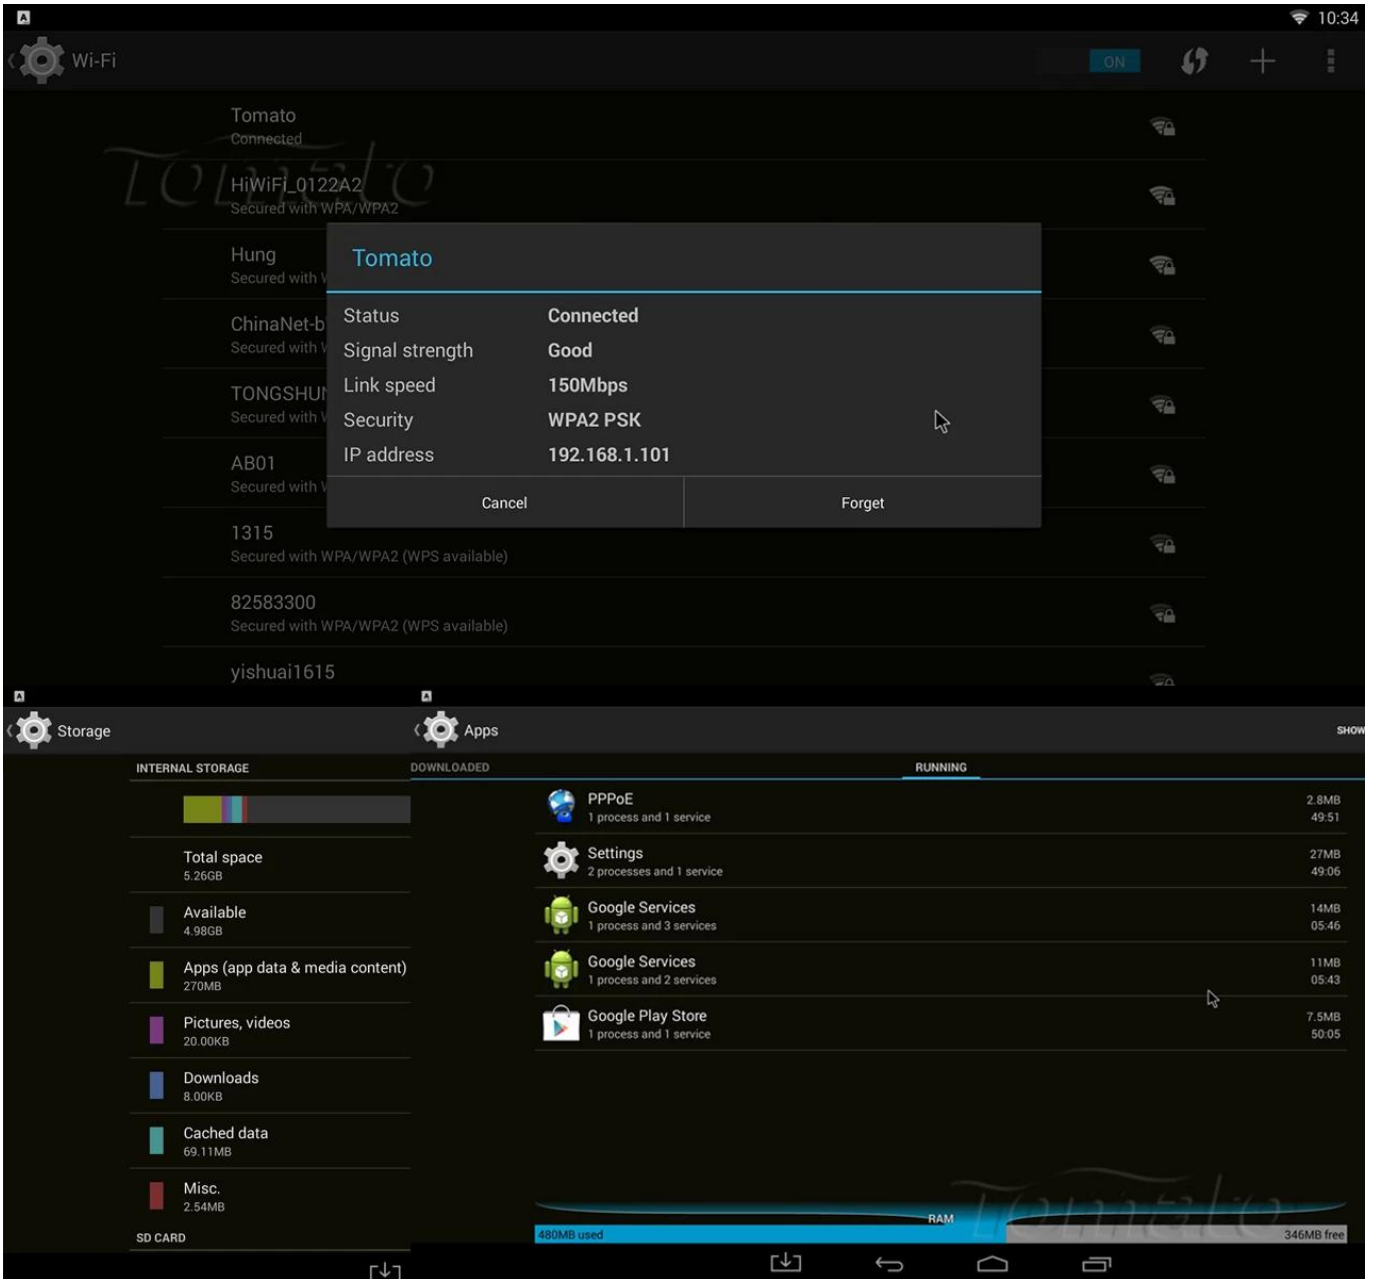

Root Checker

Device: MXQ
Android: 4.4.2 | API: 19

Check Now

Status: Rooted

Id: uid=0(root) gid=0(root)

Superuser: Not found

Busybox: /system/xbin/busybox

Su Location: /system/xbin/su

Sudo Location: Not found

Environment Vars.:
/sbin/
/vendor/bin/
/system/sbin/
/system/bin/
/system/xbin/

CPU-Z CPU-Z SOC SYSTEM BATTERY SENSORS ABOUT CPU-Z SOC SYSTEM BATTERY SENSORS ABOUT

Model	MXQ(MXQ)
Manufacturer	MBX
Board	MXQ
Display	KOT49H.20140903 test-keys
Hardware	amlogic
Android Version	4.4.2
Kernel Architecture	armv7l
Kernel Version	3.10.33 (20140903)
Screen Resolution	1920 x 1008
Screen Density	240 dpi
Total RAM	825 MB
Available RAM	244 MB (29%)
Internal Storage	5.26 GB
Available Storage	4.98 GB (94%)
Root Access	Yes

SETTINGS

Network

Display

Advanced

Other

Miracast

Remote Control

OFF