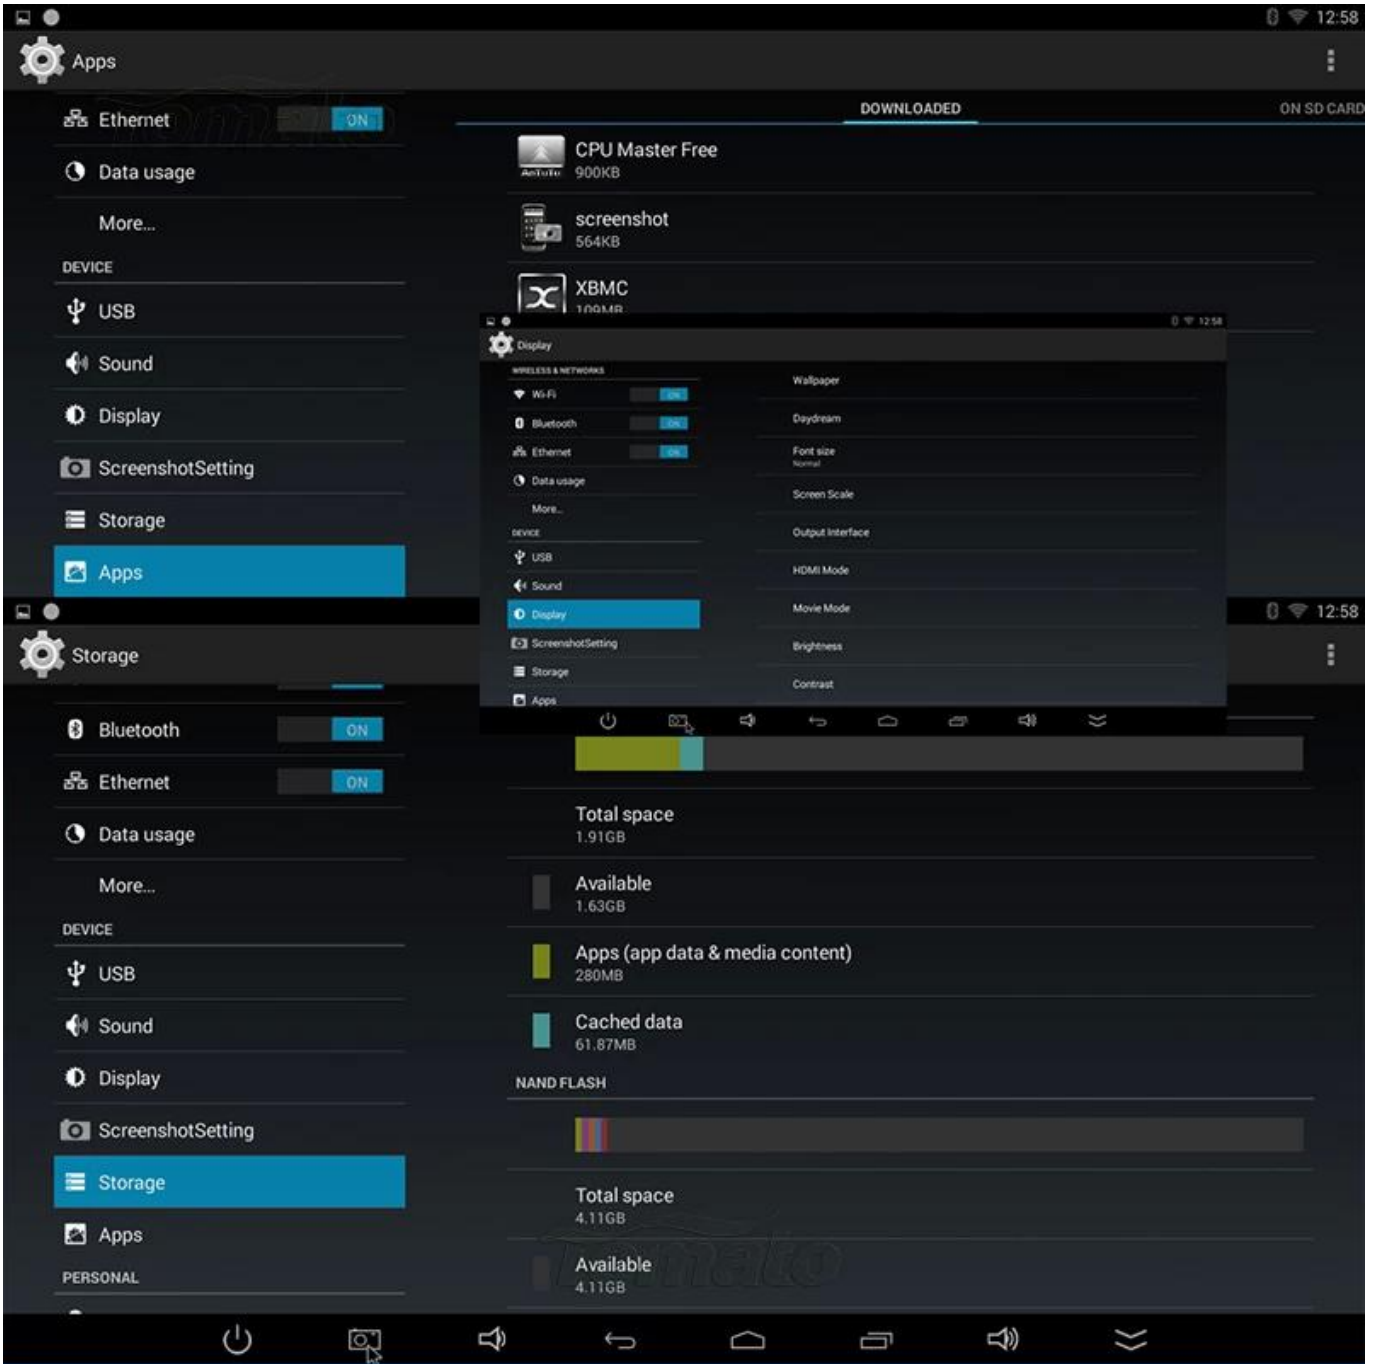

# Picture Show

Google

APPS WIDGETS SHOP

ApkInstaller	Apps	Browser	Calculator	Calendar	Clock	Downloads	eHomeMediaC
Email	File Explorer	Gallery	Gmail	Google	Google Settings	Maps	Music
People	Play Store	Quickoffice	RKGameContr	Search	Settings	Video	Voice Search
WifiDisplay	XBMC						

Navigation bar with icons for power, home, back, and other system functions.

Google

APPS WIDGETS SHOP

ApkInstaller	Apps	Browser	Calculator	Calendar	Clock	Downloads	eHomeMediaC
Email	File Explorer	Gallery	Gmail	Google	Google Settings	Maps	Music
People	Play Store	Quickoffice	RKGameContr	Search	Settings	Video	Voice Search
WifiDisplay	XBMC						

Navigation bar with icons for power, home, back, and other system functions.