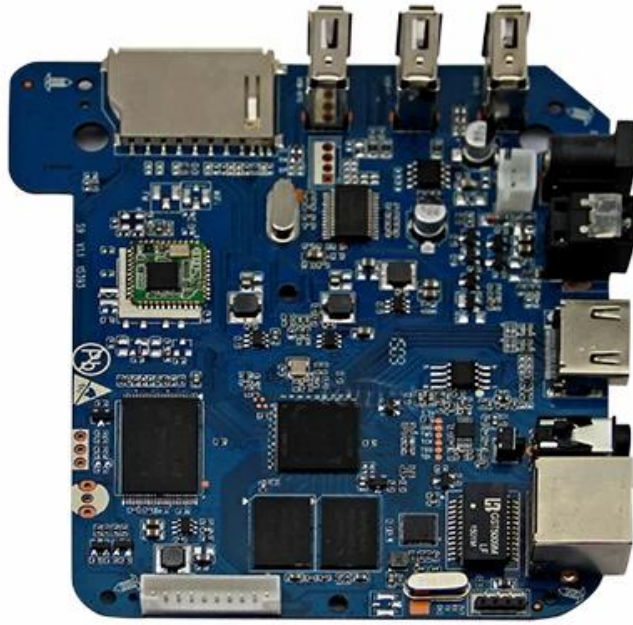

Google Android 5.1 TV Box Chipset S905

Quad Core HDMI2.0 4K S9

S9

Amlogic S905 Quad Core S9

New! Amlogic S905 Quad Core ARM Cortex™-A53 CPU
up to 2.0 GHz, 1GB/8GB H.265 4K2K Android 5.1 TV Box!

S905

1GB
8GB

Parla in linea	Supporta videochiamate SKYPE, MSN, Facebook, Twitter, QQ ecc.
Altri	Supporto e-mail, tuta da ufficio ecc. Supporta la funzione DLNA Supporta mouse/tastiera wireless 2.4G

Picture Show

Indicator

USB*3

SD/MMC Card

S905

64-Bit
Quad Core
Cortex A53

4K

H.265
@60fps

HDMI 2.0
HDCP 2.2

TSMC
28NM