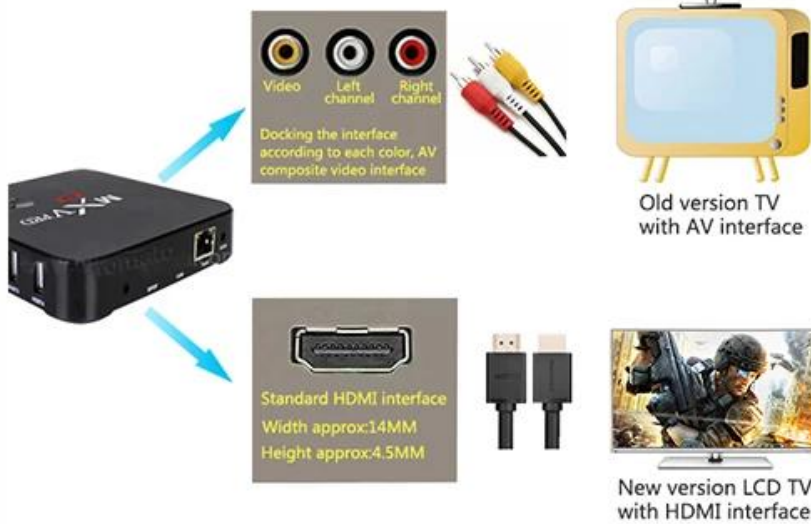

Only two steps, Easy operation

Step 1: Connect to the TV