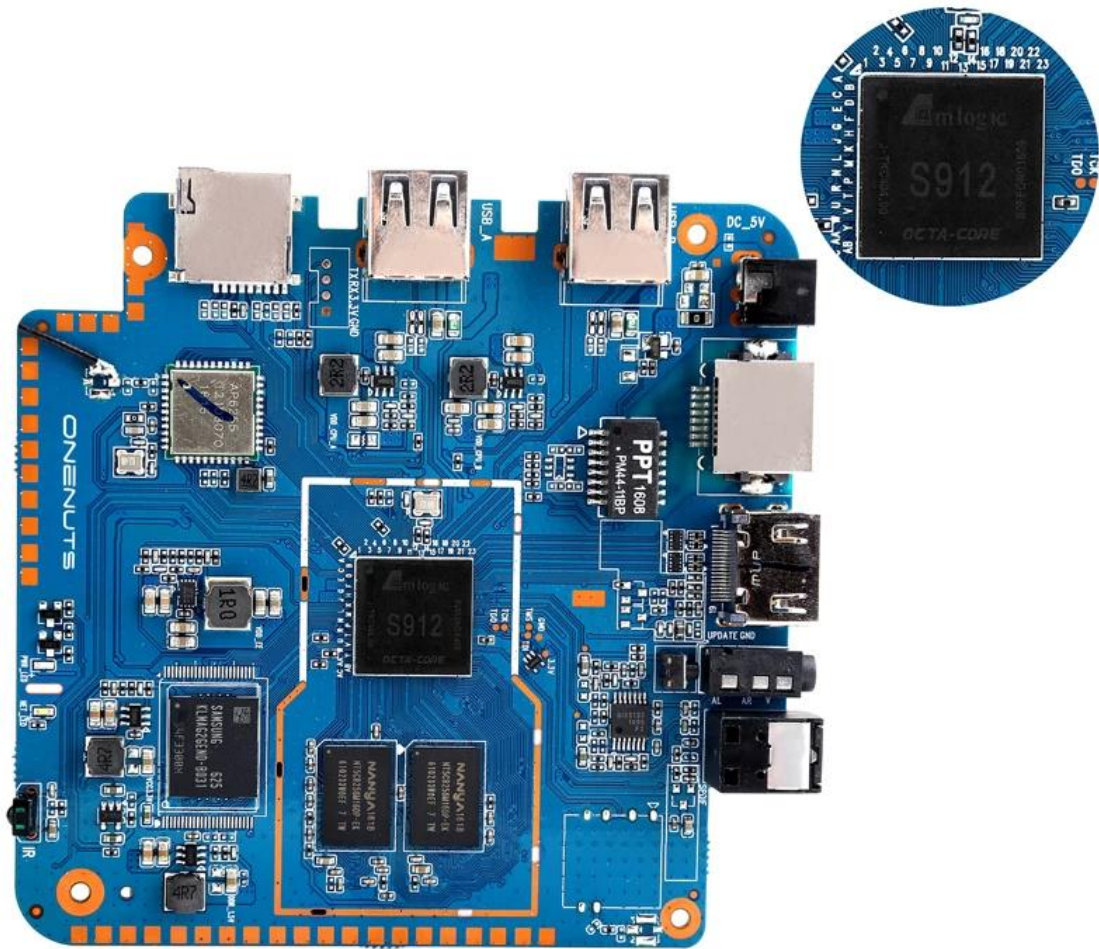

H.265

H.264

Young Look

Model No.	ONENUTS Nut 1
CPU	Amlogic S912 octa-core ARM Cortex A53 processor @ up to 2.0GHz
GPU	ARM Mail-T820MP3 GPU up to 750MHz(DVFS)
ROM	2GB DDR3
Internal Storage	16GB eMMC flash and SD slot up to 32GB
Video Docoder	VP9-10/H.265 up to 4Kx2K@60fps
HDMI	HDMI 2.0a up to 4K @ 60Hz with CEC and HDR support, and AV port

OTA Update

Support background auto upgrade and offer you the newest experience.

Product structure

What is in the box?

Portable & Environmental EVA Bag

Motherboard Show

2 in 1 HD 1080P Android IPTV TV board. It is a mini PC board with various ports and features.

2 in 1 board

It is a mini PC board with various ports and features. It is a 2 in 1 board.

HD 1080P board

Full HD 1080P board. It is a mini PC board with various ports and features.

board

It is a mini PC board with various ports and features. It is a 2 in 1 board.