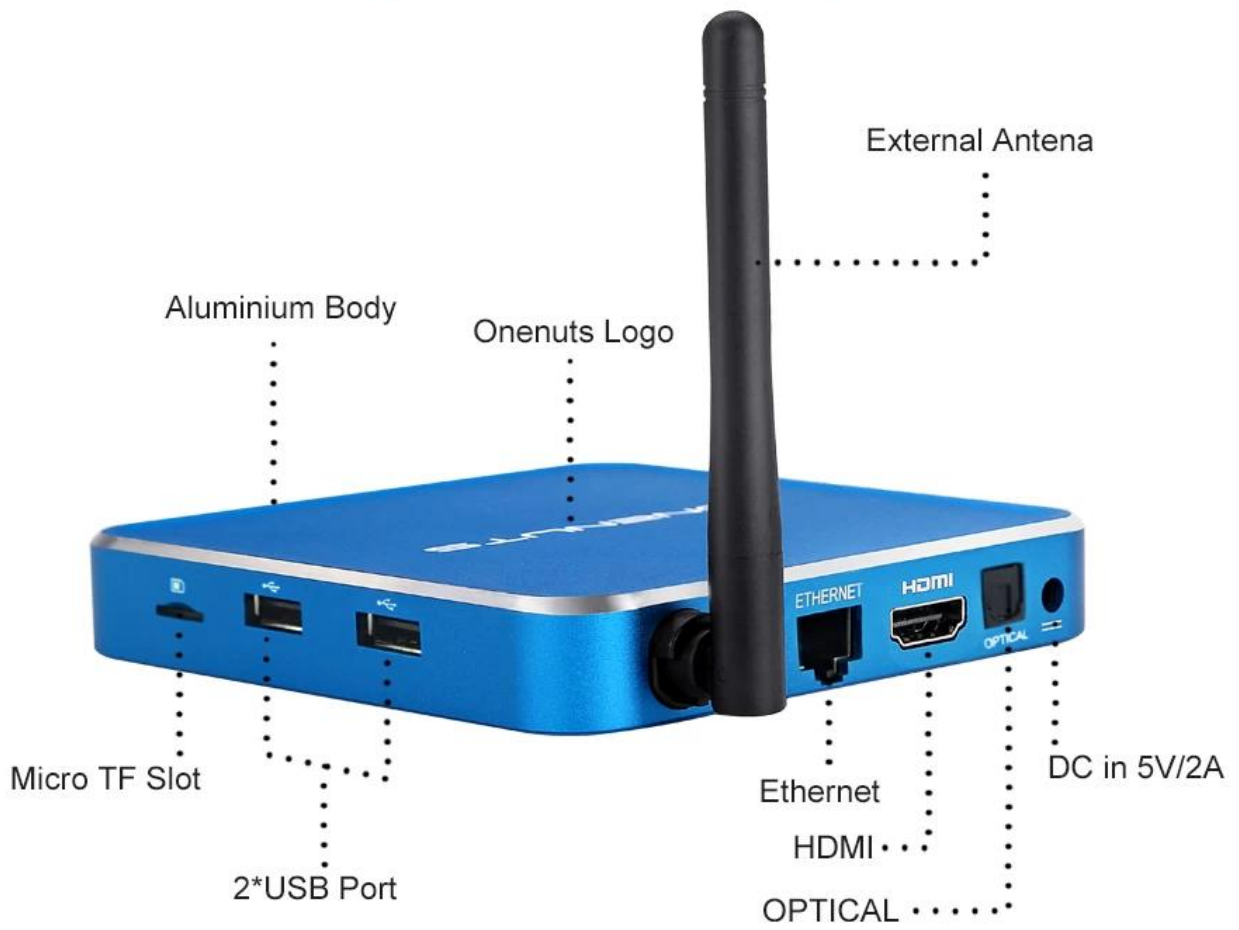

H.265/HEVC is a successor to H.264/AVC. Compare to H.264, H.265 data compression ratio is double at the same level of video quality. It can alternatively be used to provide substantially improved video quality at the same bit rate.

OTA Update

Support background auto upgrade and offer you the newest experience.

Product structure

What is in the box?

Portable & Environmental EVA Bag

Motherboard Show

2 in 1 HD 1080P Android IPTV TV board. It is a mini PC board with various ports and features.

2 in 1 board

It is a mini PC board with various ports and features. It is a 2 in 1 board.

HD 1080P board

Full HD 1080P board. It is a mini PC board with various ports and features.

board

It is a mini PC board with various ports and features. It is a 2 in 1 board.