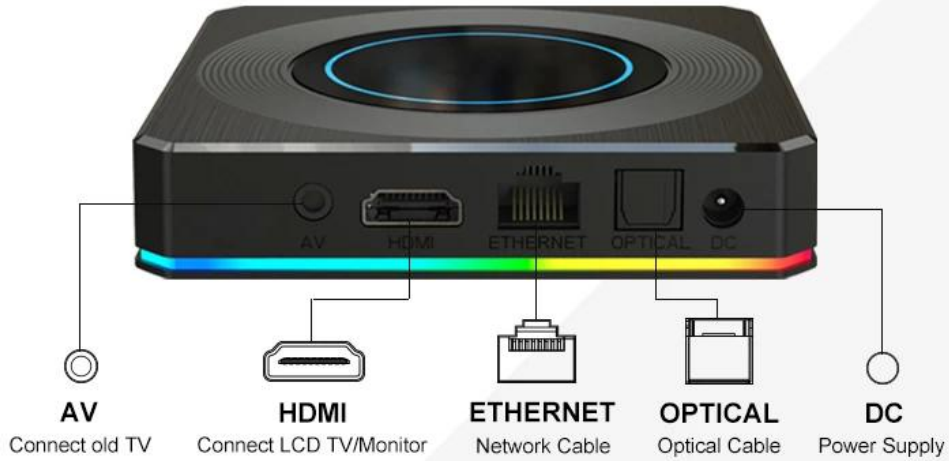

Various interfaces such as HDMI, LAN, USB, etc. which bring you a smart and colorful enjoyment.

Package Contents

Power Supply*1

HD data cable*1

User Manual*1

Remote Control*1

4K TV 11.1 Smart 5G 4K Ultra HD 4GB DDR RAM.