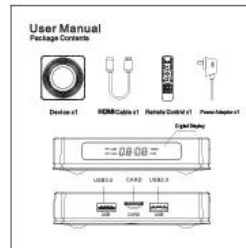

Various interfaces such as HDMI, LAN, USB, etc. which bring you a smart and colorful enjoyment.

Package Contents

Power Supply*1

HD data cable*1

User Manual*1

Remote Control*1

4K TV 11.1 Smart 5G 4K Ultra HD 4GB DDR RAM.