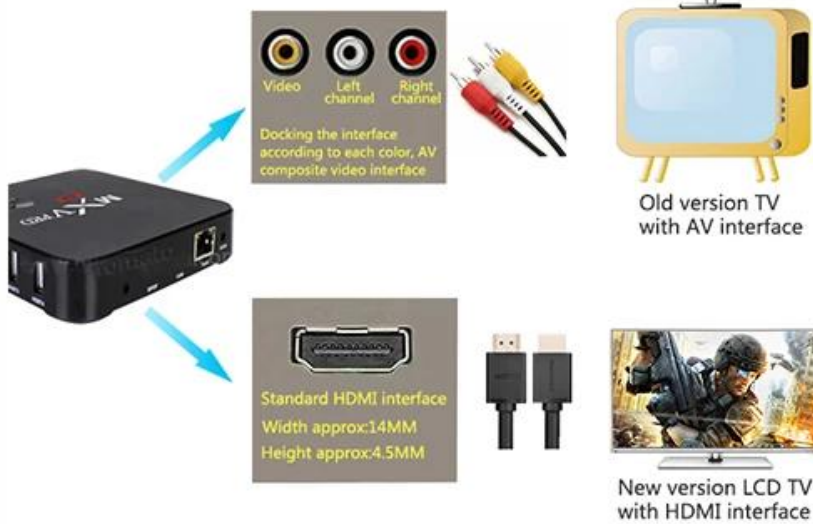

Only two steps, Easy operation

Step 1: Connect to the TV