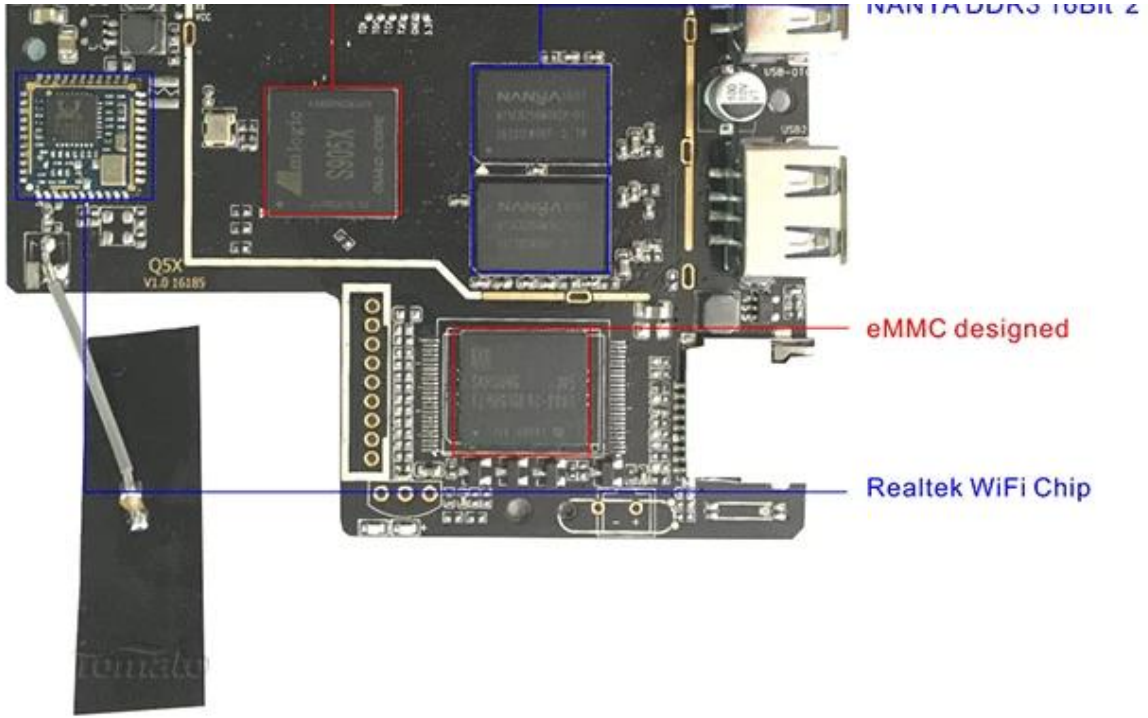

Android security patch level

May 1, 2016

Baseband version

Unknown

Kernel version

3.14.29

sjlei@sjlei-S2400SC #2

Sun Jun 12 12:06:13 CST 2016

Build number

p212-userdebug 6.0.1 MHC19J 20160612 test-keys

X96 Smart Box

Protection circuits

Prevents from damaging box when you use the bad or wrong adapter.

Audio Amplifier

AMLogic S905X Soc

MANVA DDR3 1GB*2

The main menu is displayed over a background image of a laptop keyboard. It features several large, semi-transparent icons: a watch, a colorful starburst, a keyboard, a power button, a film strip, a tablet showing a child's hands, a USB drive, a game controller, a camera, and another starburst. The word "tomato" is faintly visible in the background.