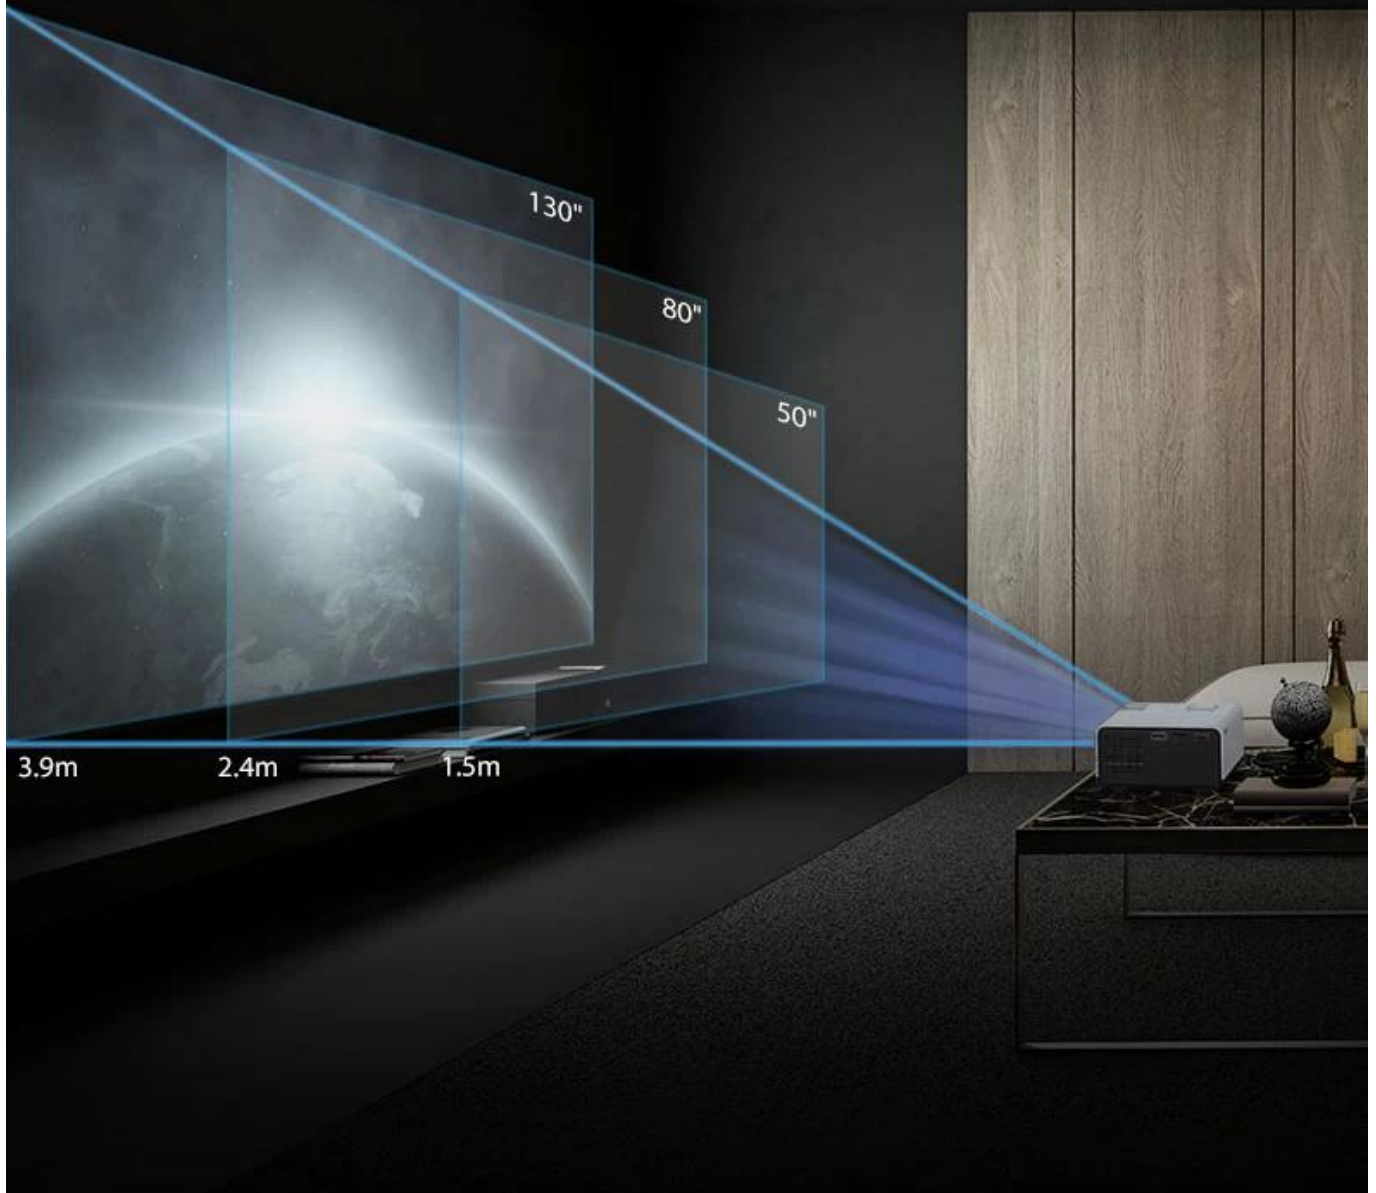

Dual-band wifi

Mirror screen

Hi-fi speaker

BT

100 inch huge screen at 3 meters

High definition cinema experience

Cinema 4K video playback

1080P huge screen

Private cinema / Business office / Huge screen gaming
4K video streaming 300 inch huge screen
1920*1080P eye the reality

Extreme color
Real 100 ANSI lumen
No light spot

Hi-Fi speaker

JBL's supplier powerful sound

Potable size Easy carrying

12.5*16.7*6.7 (cm) Weight 0.7kg
Smallest among 3.5 inch LCD projectors

Keystone correction

Manual
horizontal / vertical correction

Focus

Mirror screen WIFI 802.11AC 3X speed than last generation