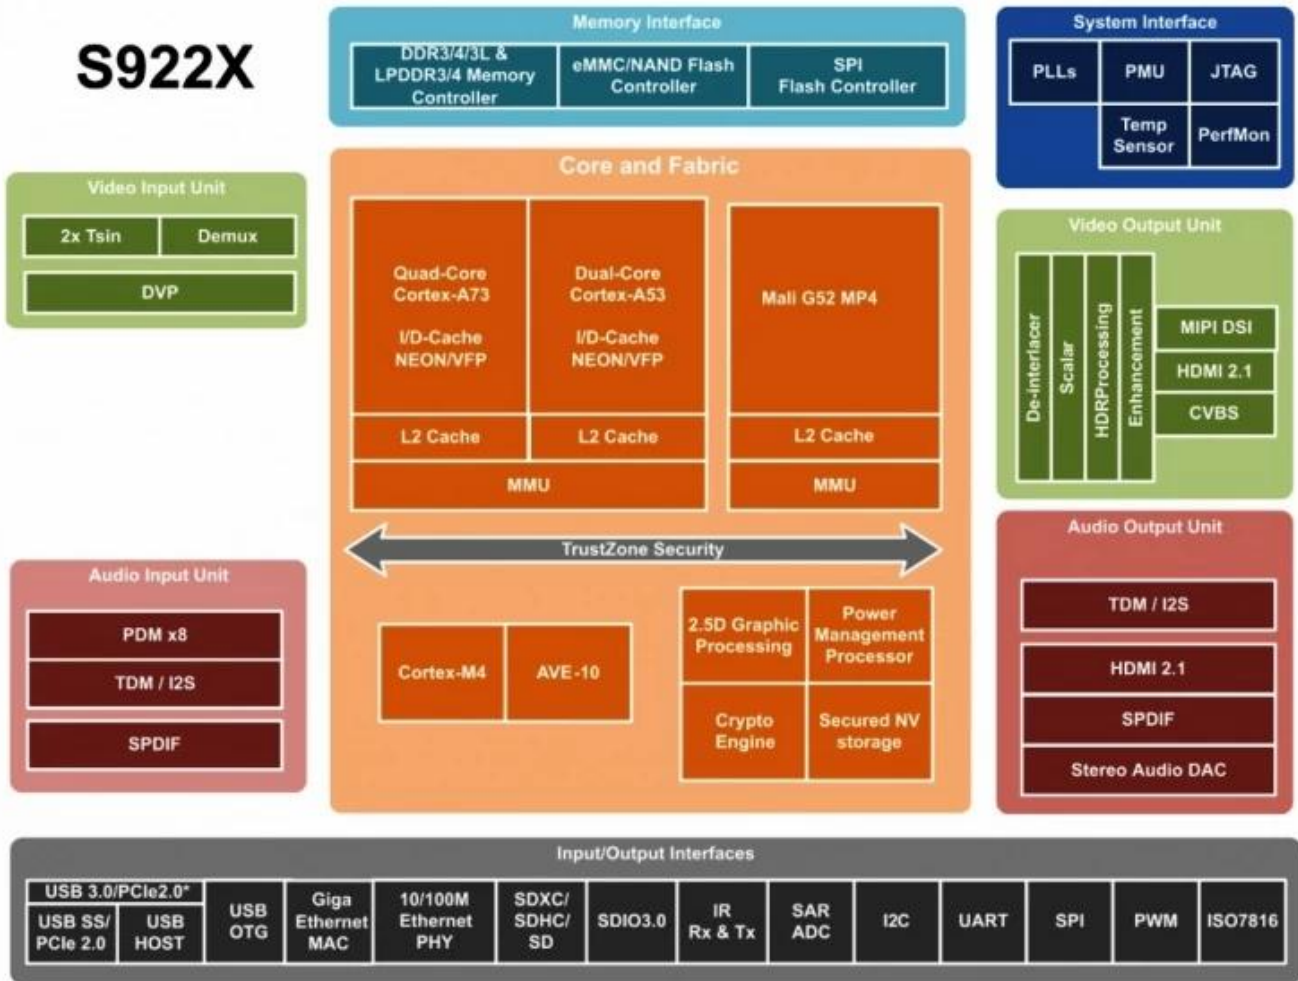

Android TV, Android TV

Android TV	
Android TV	Amlogic A311D Android TV
CPU	Amlogic A311D ARM Cortex A73 ARM Cortex A53 1.98Ghz
GPU	ARM Mali-G52 MP4(6EE) OpenGL ES 3.2, Vulkan 1.1 OpenCL 2.0
RAM	DDR4 2GB/4GB
ROM	16GB eMMC(128GB)
OS	Android 9.0
Video & Audio	
Video	4K H265 10Bit, H.264, AVS, MPEG-2
Audio	MPEG1, MPEG2, MPEG4, H.264, WMV, MKV, TS, flv MP3
Connectivity	
Display	1x LVDS 40pin 2.0mm, 8pin, 10pin; 1x HDMI; 1x AV
Camera	x1, MIPI CSI
WiFi	4x 2.5mm 25W@2 3W@2
Bluetooth	x1, 10M/100M
USB	WiFiBT, 2.4G 2.4G/5G PCIE (4G) x1 M.2 (4G) x1
USB2.0	USB OTG x1(USB) USB x7
GPIO	x2, 6pin 2.0mm
LED	x1, 7pin 2.0mm, LED
IR	x4
TF	x1
SIM	x1
RTC	RTC
Power	
Power	12V, 2.5DC

S922X

Supported configuration: PCIe2.0 port + USB2.0 Host, or USB3.0 without PCIe

S055T01

Amlogic A311D Android TV box PCB components list - LCD panel, UHD 4K@60fps, Amlogic A311D 12nm, H.265 10bit, H.264, AVS, UART, USB, HDR10, HLG, Bluetooth, WiFi, 4G, AV, SD, 3D, AI.

- (1) PCB components
- 1x LVDS panel (40x)
- 1x HDMI port
- 5x USB2.0
- 4x RS232 (USB2.0 port)
- 1x MIPI CSI
- 1x AV port
- 1x I2C
- I2SC/IS2B
- 1x 25W power supply, 3W power supply

(2) WiFi, 4G, AI components