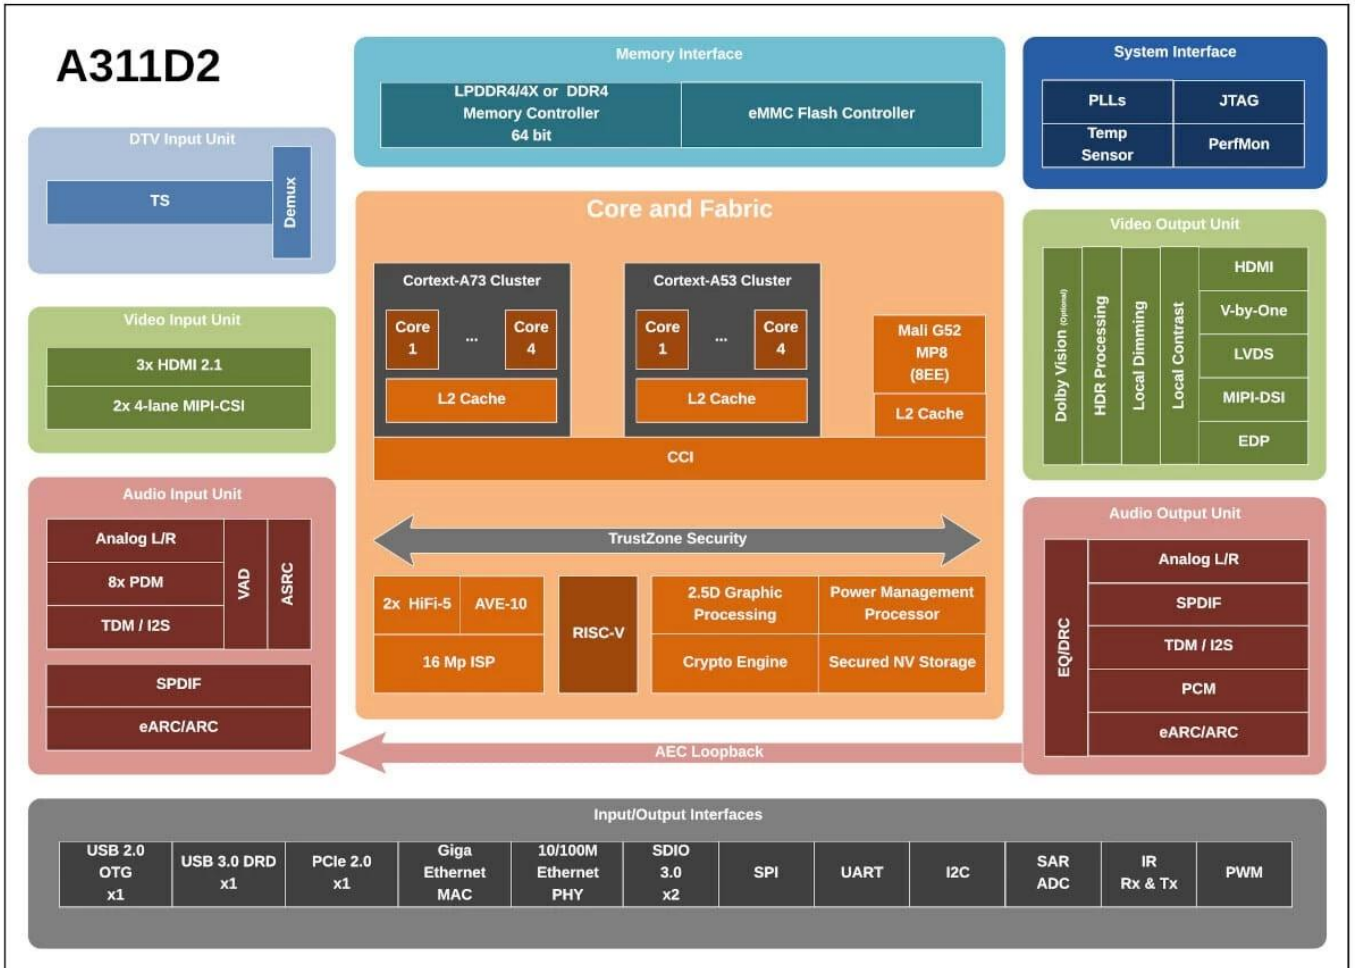

## Core

Processor	Amlogic A311D2 TV SoC
CPU	Amlogic A311D2 Cortex-A73 Cortex-A53
GPU	ARM Mali-G52 MP8
RAM	4GB(8GB/32GB)
ROM	32GB(64GB/128GB/256GB)
OS	Android 11.0
Wi-Fi / BT	Wi-Fi(2.4G, 5G), BT4.2 BT5.0(M.2)

## I/O

HDMI	3*HDMI
HDMI	1*HDMI
LVDS	1, 50/60Hz LCD
V-By-One	2*8 V-by-One, 4Kp60; 4K*2K@60Hz
Power	5V/12V, PWM
USB	1*USB 3.0 A USB 2.0 A (USB OTG)
GPIO	2*GPIO(2*RS232 2*TTL; TF 1*GPIO)
CSI	2*CSI
PDM	CSI interface
Spk	I2S
Network	1*RJ45, 100M/1000M
SPDIF	SPDIF COAX
Audio	AUDIO
Audio	AUDIO
RTC	RTC
IR	IR (IR)
LED	LED
OTA	TF USB OTA

Power 5V/12V

T085T01

Android TV Box 1080P IPTV Box 4K Ultra HD 60FPS! 4K Ultra HD 60FPS, 4K Ultra HD 60FPS, 4K Ultra HD 60FPS, 4K Ultra HD 60FPS, 4K Ultra HD 60FPS, 4K Ultra HD 60FPS.

**Android TV Box 1080P IPTV Box 4K Ultra HD 60FPS!**