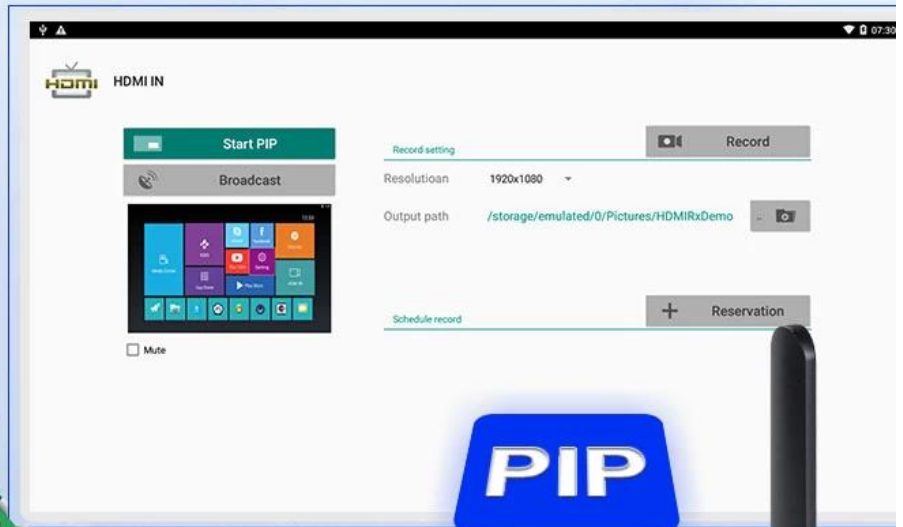

The general color display, not bright and true, it is because the color gamut is not enough

Selecting a Sub Display in PIP Mode

Select APP "Setting" 01

Select "Start PIP" 02

Multiple windows display content 03