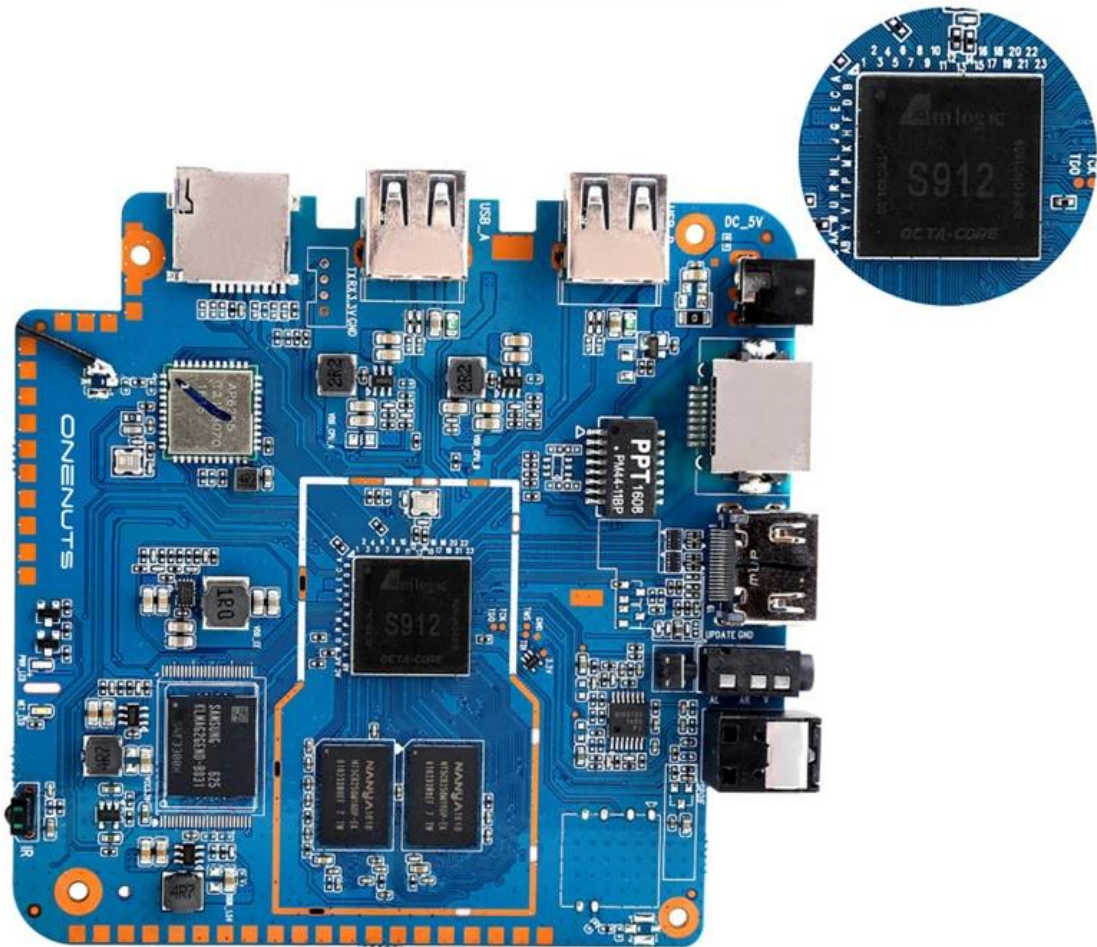

With Bluetooth headphone, enjoy your happy private world.

Young Look

Model No.	ONENUTS Nut 1
CPU	Amlogic S912 octa-core ARM Cortex A53 processor @ up to 2.0GHz
GPU	ARM Mail-T820MP3 GPU up to 750MHz(DVFS)
ROM	2GB DDR3
Internal Storage	16GB eMMC flash and SD slot up to 32GB
Video Docoder	VP9-10/H.265 up to 4Kx2K@60fps
HDMI	HDMI 2.0a up to 4K @ 60Hz with CEC and HDR support, and AV port

OTA Update

Support background auto upgrade and offer you the newest experience.

Product structure

What is in the box?

Portable & Environmental EVA Bag

Motherboard Show

□□ □□□ □□□□□ □□□ HD Android TV Box □ □□ □ □□□□□□ □□□ □□□.