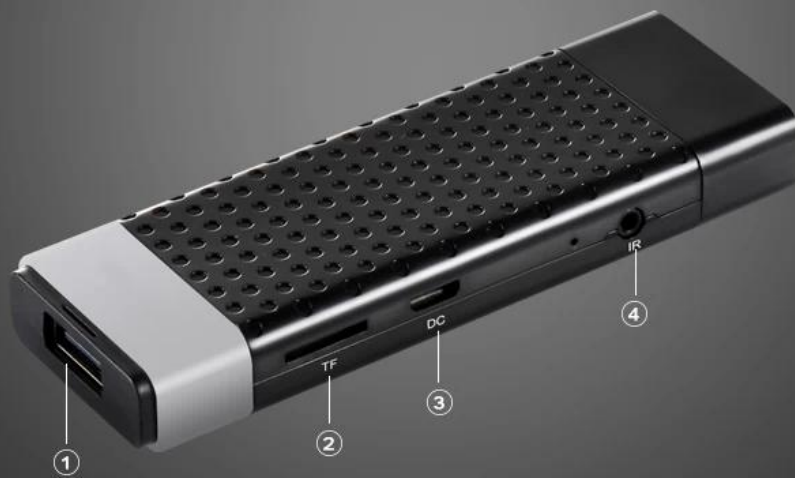

Support HDR

HDR offers a deeper, more life-like display, which boosts 4K and gives you even greater colour and contrast.

Fully supporting Premium 4K UHD contents with a powerful 64bit CPU and Mali-450 GPU combination in place to handle 4K graphics and offers strikingly realistic pictures.

2.4G+5.8G
IEEE 802.11 ac

Interface:

- ① **USB3.0**
- ② TF Card
- ③ Micro USB
- ④ IR

New generation

Small, So Small , But powerfull.

Say goodbye to Background Cleaning and Slugish Performances.
We adopted the newest cutting edge Low Power DDR4 Memory.