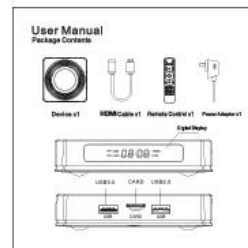

Various interfaces such as HDMI, LAN, USB, etc. which bring you a smart and colorful enjoyment.

Package Contents

Power Supply*1

HD data cable*1

User Manual*1

Remote Control*1

Amlogic S905X4 64bit Android 11 TV Box 4K UHD 8K HDR 100Mbps WiFi 6E 2.4G/5G Dual-Band, HD 8K 60FPS 4K 120FPS. 4K TV 120FPS 4K 120FPS 4K 120FPS. 4K TV 120FPS 4K 120FPS 4K 120FPS. 4K TV 120FPS 4K 120FPS 4K 120FPS. Amlogic S905X4 64bit [TV Box](#) 4K UHD 8K HDR 100Mbps WiFi 6E 2.4G/5G Dual-Band, HD 8K 60FPS 4K 120FPS 4K 120FPS 4K 120FPS.