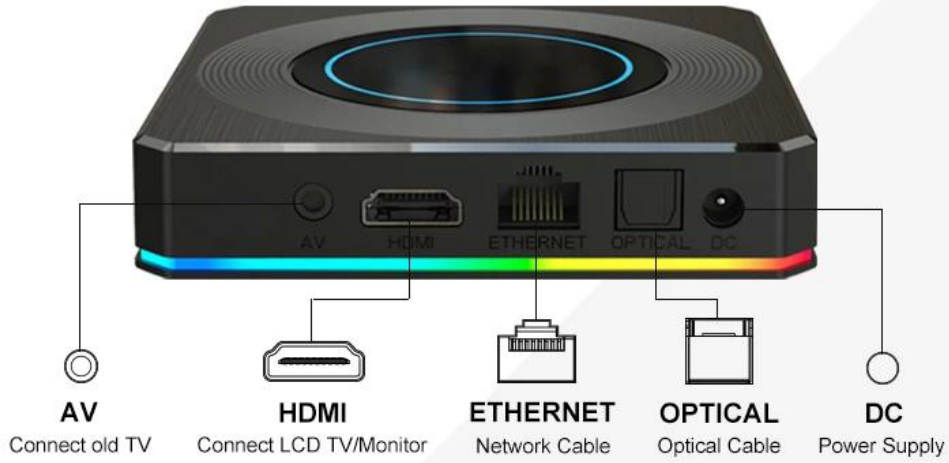

Various interfaces such as HDMI, LAN, USB, etc. which bring you a smart and colorful enjoyment.

Package Contents

Power Supply*1

HD data cable*1

User Manual*1

Remote Control*1

Amlogic S905X4 64bit Android 11 TV Box 4K UHD 8K HDR 100Mbps WiFi 6E 2.4G/5G Dual-Band, HD 8K 60FPS 4K 120FPS. 4K TV 120FPS 4K 120FPS 4K 120FPS. 4K TV 120FPS 4K 120FPS 4K 120FPS. 4K TV 120FPS 4K 120FPS 4K 120FPS. Amlogic S905X4 64bit [TV Box](#) 4K UHD 8K HDR 100Mbps WiFi 6E 2.4G/5G Dual-Band, HD 8K 60FPS 4K 120FPS 4K 120FPS 4K 120FPS.