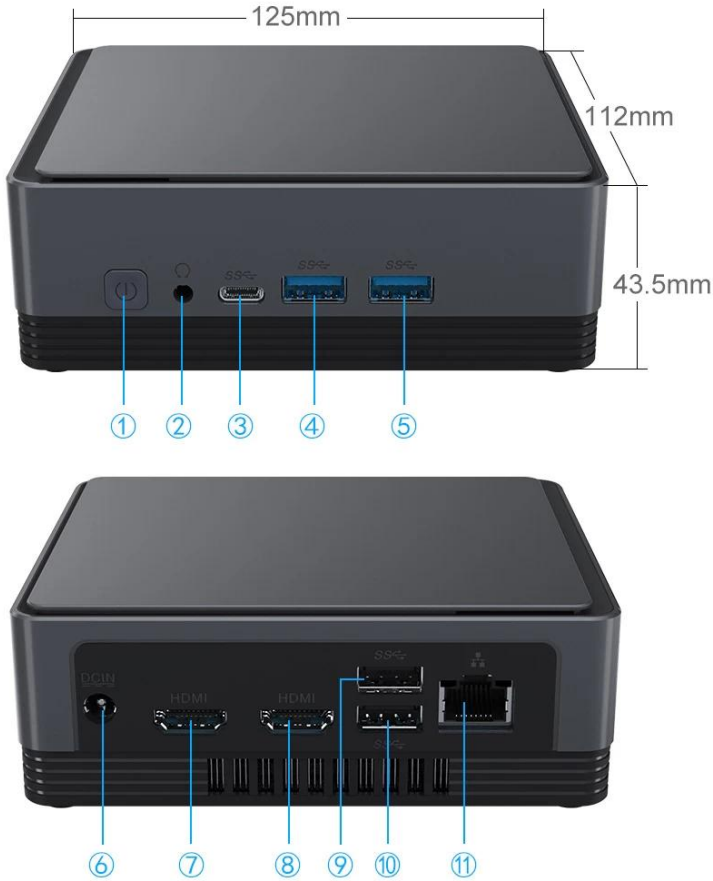

① Press switch

② Open the top cover and replace the hard drive

③ Replacement completed and close the lid

-
-
-

-
-
-

Small/Light/Smart

It is a computer that can be put into one's pocket.
It is light, probably only two apples' weight.
Let it carry your dream and go anywhere you want.
You will be entrusted with an important task at any
time and anywhere.

Various Interfaces

Various interfaces such as HDMI, LAN, USB, etc. can bring you a smart and colorful enjoyment.

- ① Switch button
- ② Audio Jack
- ③ Type-C
- ④ USB
- ⑤ USB
- ⑥ DC
- ⑦ HDMI
- ⑧ HDMI
- ⑨ USB
- ⑩ USB
- ⑪ LAN

size: 125×112×43.5mm

Intel Mini PC Intel 处理器 迷你 PC。 提供 高性能 迷你 PC 解决方案， 支持 4K 视频， 支持 多种 接口。 支持 多种 接口 迷你 PC 解决方案 支持 多种 接口 迷你 PC。