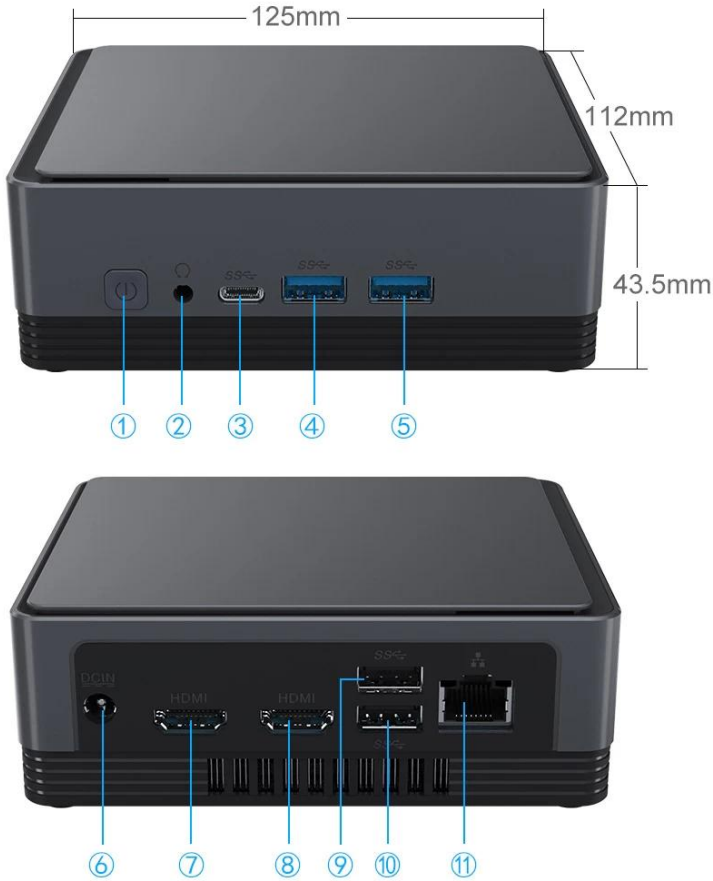

① Press switch

② Open the top cover and replace the hard drive

③ Replacement completed and close the lid

-
-
-

-
-
-

Small/Light/Smart

It is a computer that can be put into one's pocket.
It is light, probably only two apples' weight.
Let it carry your dream and go anywhere you want.
You will be entrusted with an important task at any
time and anywhere.

Various Interfaces

Various interfaces such as HDMI, LAN, USB, etc. can bring you a smart and colorful enjoyment.

- ① Switch button
- ② Audio Jack
- ③ Type-C
- ④ USB
- ⑤ USB
- ⑥ DC
- ⑦ HDMI
- ⑧ HDMI
- ⑨ USB
- ⑩ USB
- ⑪ LAN