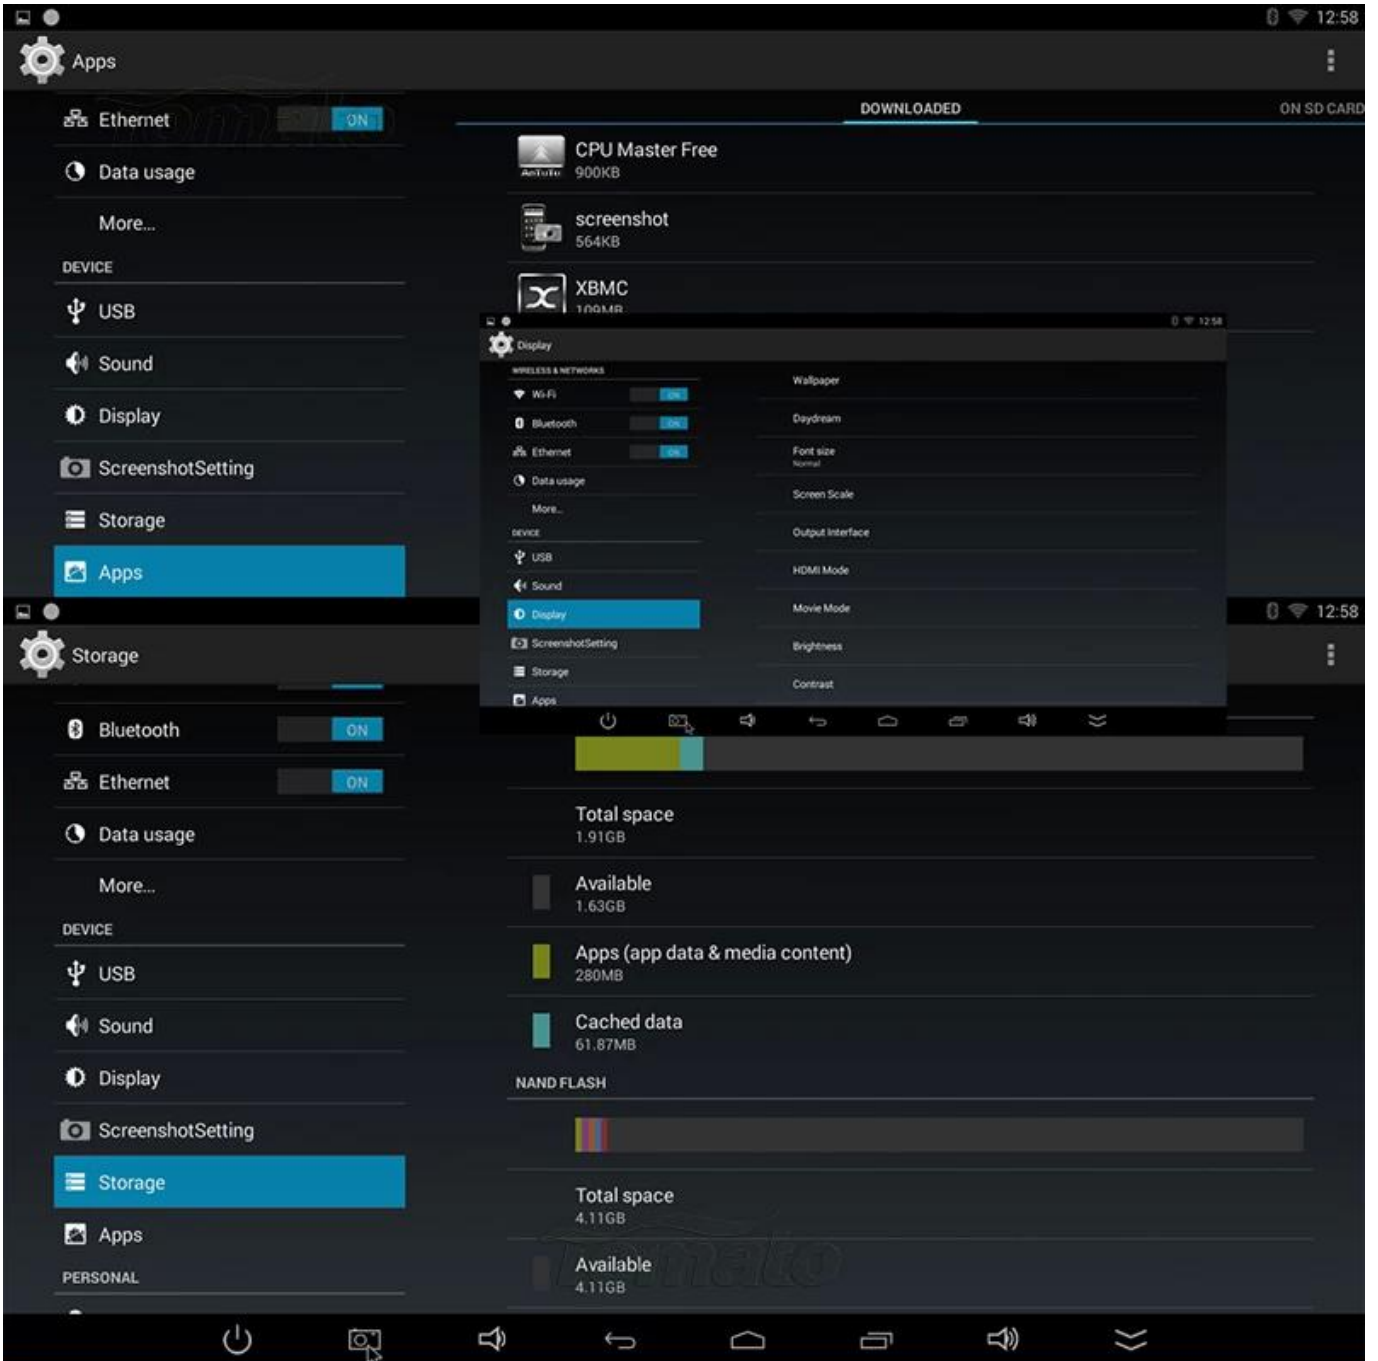

# Picture Show

Google

APPS WIDGETS SHOP

ApkInstaller	Apps	Browser	Calculator	Calendar	Clock	Downloads	eHomeMediaC
Email	File Explorer	Gallery	Gmail	Google	Google Settings	Maps	Music
People	Play Store	Quickoffice	RKGameContr	Search	Settings	Video	Voice Search
WifiDisplay	XBMC						

Navigation bar with icons for: Home, Recent Apps, Settings, Music, and a power button on the left.

Google

APPS WIDGETS SHOP

ApkInstaller	Apps	Browser	Calculator	Calendar	Clock	Downloads	eHomeMediaC
Email	File Explorer	Gallery	Gmail	Google	Google Settings	Maps	Music
People	Play Store	Quickoffice	RKGameContr	Search	Settings	Video	Voice Search
WifiDisplay	XBMC						

Navigation bar with icons for: Home, Recent Apps, Settings, Music, and a power button on the left.