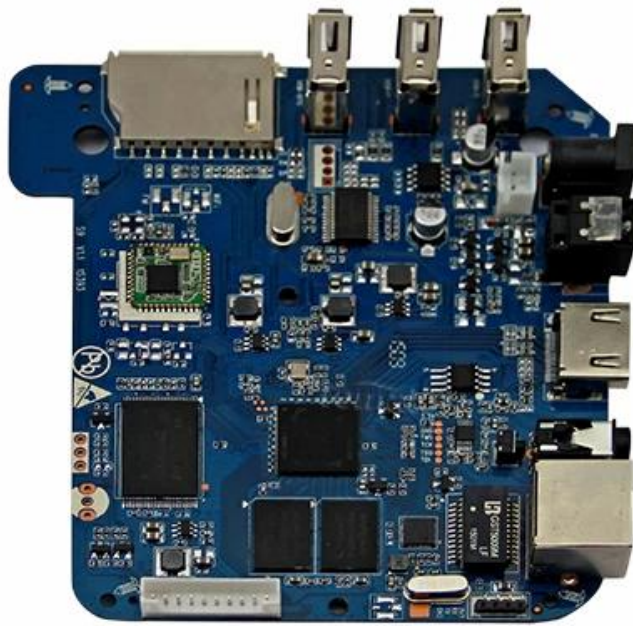

Picture Show

Indicator

USB\*3

SD/MMC Card

# S905

64-Bit  
Quad Core  
Cortex A53

4K

H.265  
@60fps

HDMI 2.0  
HDCP 2.2

TSMC  
28NM

DRM

**64 bit CPU,**

10 bit decoding, it could highest support 1.07 billion color,  
Compared to the previous generation of 16.7 million colors, it increase by 60 times.

---

The sound upgrade,  
while supporting Dolby Digital Plus and DTS.