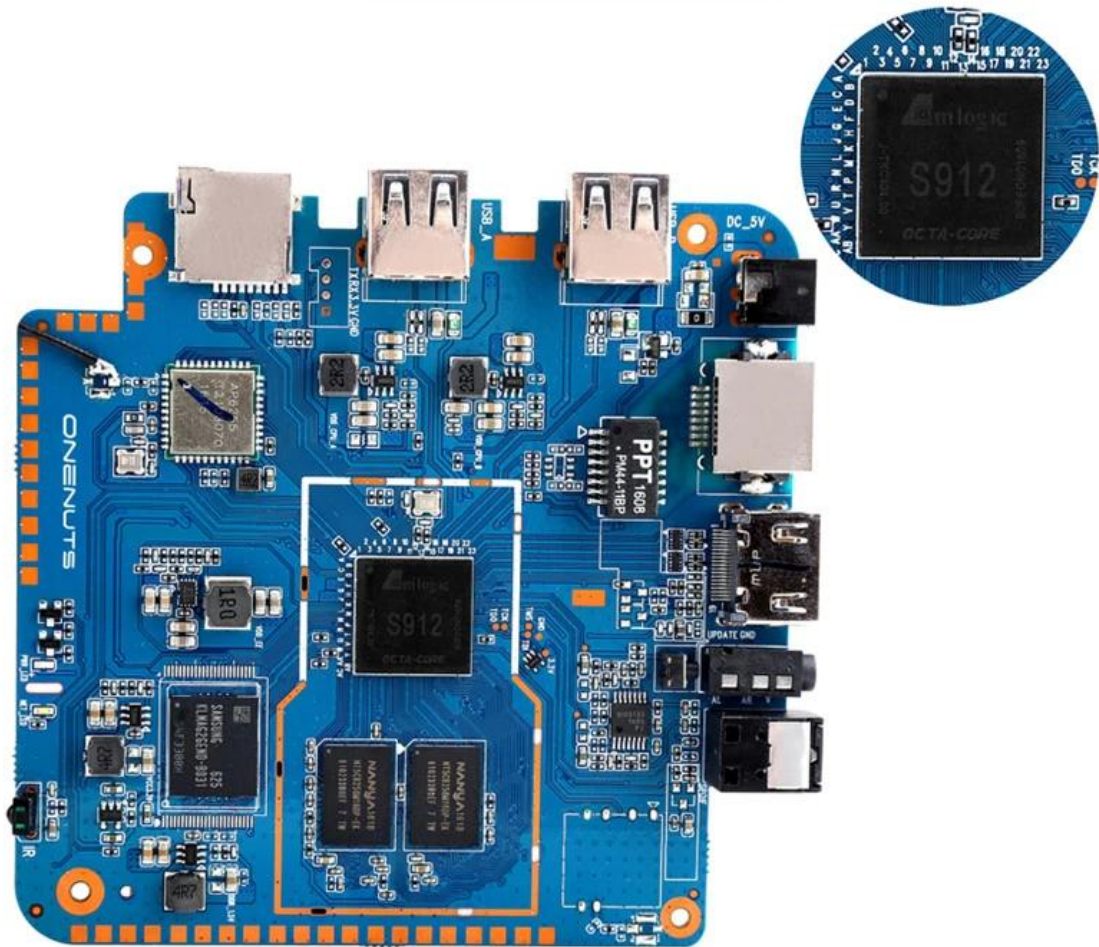

## Motherboard Show

Android TV Box Kodi 4K 3D 1080P 60FPS 4K HDR 4K 60FPS 4K 3D 1080P 60FPS. Kodi 4K 3D, TV 4K, 3D TV, 4K 3D 1080P 60FPS 4K HDR 4K 60FPS 4K 3D 1080P 60FPS. Kodi 4K 3D 1080P 60FPS 4K HDR 4K 60FPS 4K 3D 1080P 60FPS.