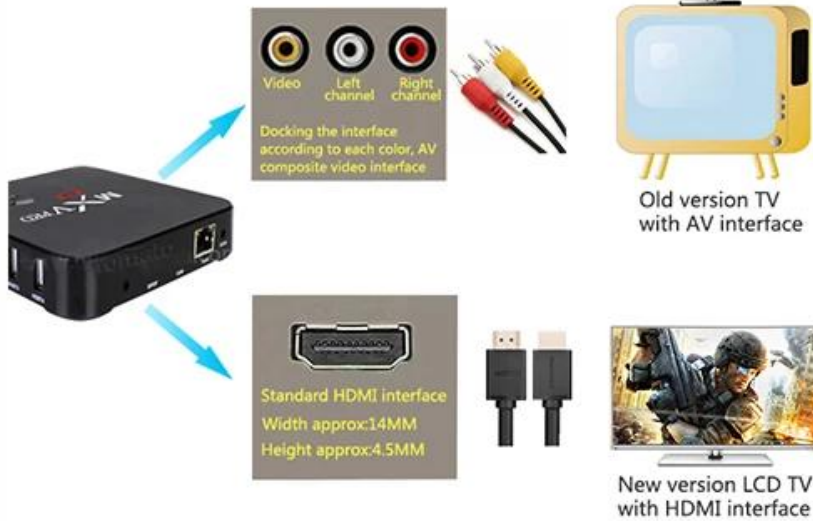

Full Quad core, 2GHz Ultra high frequency, More than 4 times Performance improvements

Breathtaking Visual Power

4K 1080i/p resolution is 4 times of full HD, so every detail of the screen is lucidity.

Bandwidth saving Lifting speed

H.265 hardware decoding can save 50% bandwidth resources;
Let you watch the 4K movie smoothly

Only two steps, Easy operation

Step 1: Connect to the TV

Step 2: Connect to the Internet

MXQ PRO Android TV Box 64GB 4K*2K Android 5.1.1. 64GB 4K*2K Android 5.1.1. 64GB 4K*2K Android 5.1.1. 64GB 4K*2K Android 5.1.1.