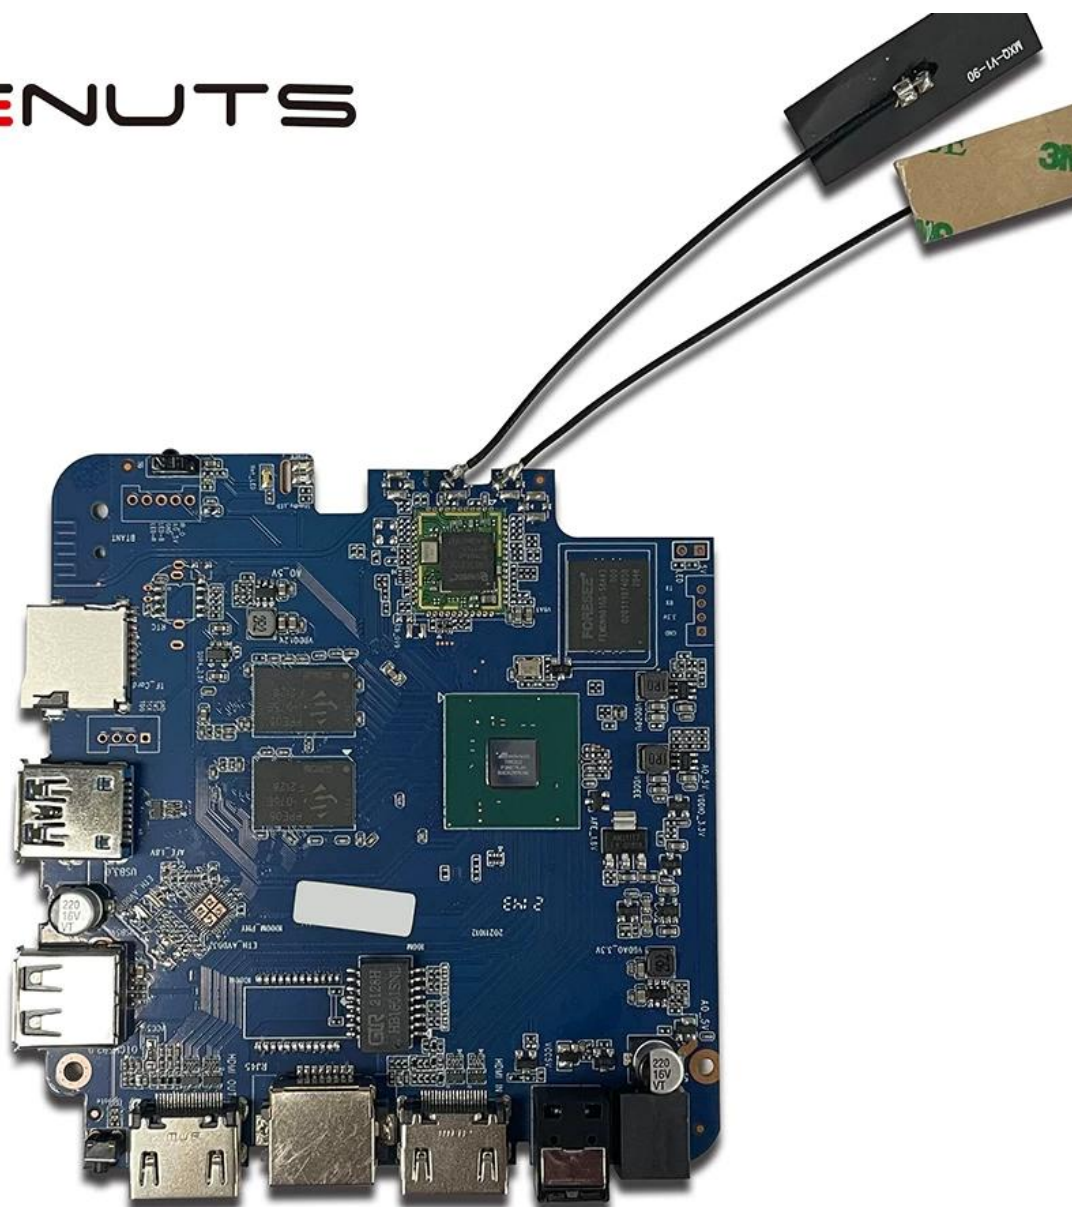

ONENUTS

Multi-core 32/64-bit CPU and 3D GPU with high performance	Powerful multimedia processing capability, supporting all mainstream video decoding including 8K/4K 10-bit AV1/H.265/VP9/AVS2	Supports all mainstream HDR standard including Dolby Vision, HDR10 and HLG	Unique Trulife picture quality enhancement engine, offering theater-like visual effect	Complete production-ready security solution, supporting secure boot, secure OS and mainstream DRMs
Ultra-high performance and ultra-low power consumption	Ultra-high SoC integration and rich peripheral interfaces	Complete IP license, including Dolby, DTS, etc.	Supports screen projection technology like DLNA, Miracast etc.	Provides mature turn-key solution for both split and AIO smart TV