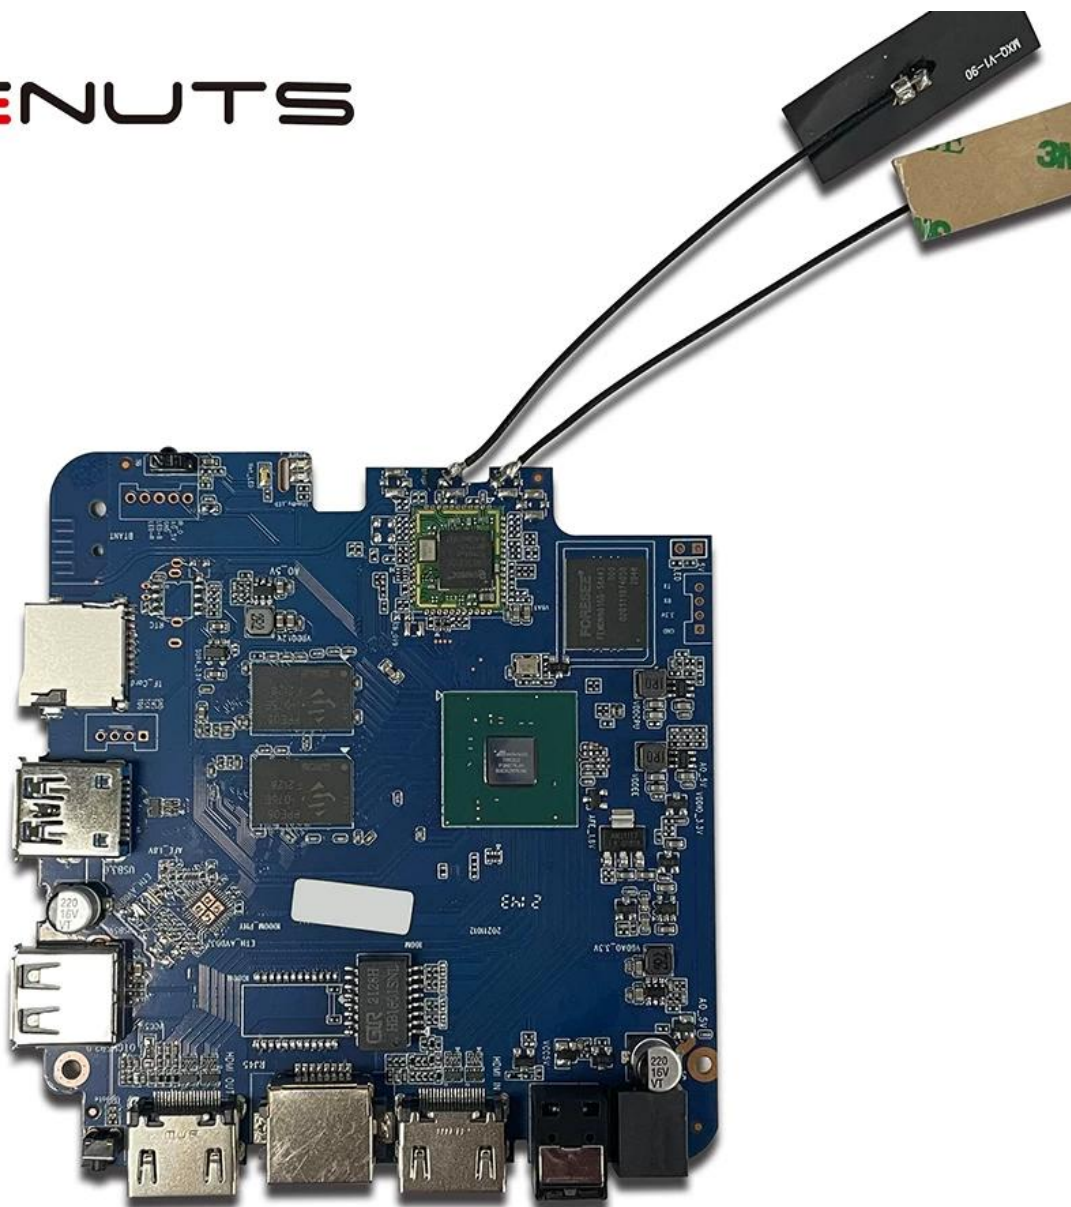

ONENUTS

Multi-core 32/64-bit CPU and 3D GPU with high performance	Powerful multimedia processing capability, supporting all mainstream video decoding including 8K/4K 10-bit AV1/H.265/VP9/AVS2	Supports all mainstream HDR standard including Dolby Vision, HDR10 and HLG	Unique Trulife picture quality enhancement engine, offering theater-like visual effect	Complete production-ready security solution, supporting secure boot, secure OS and mainstream DRMs
Ultra-high performance and ultra-low power consumption	Ultra-high SoC integration and rich peripheral interfaces	Complete IP license, including Dolby, DTS, etc.	Supports screen projection technology like DLNA, Miracast etc.	Provides mature turn-key solution for both split and AIO smart TV

ONENUTS 8K/4K 10-bit AV1/H.265/VP9/AVS2 TV 支持 Dolby Vision, HDR10 and HLG. 支持 DLNA, Miracast 等屏幕投射技术。提供成熟的交钥匙解决方案，适用于分体式及一体机智能电视。