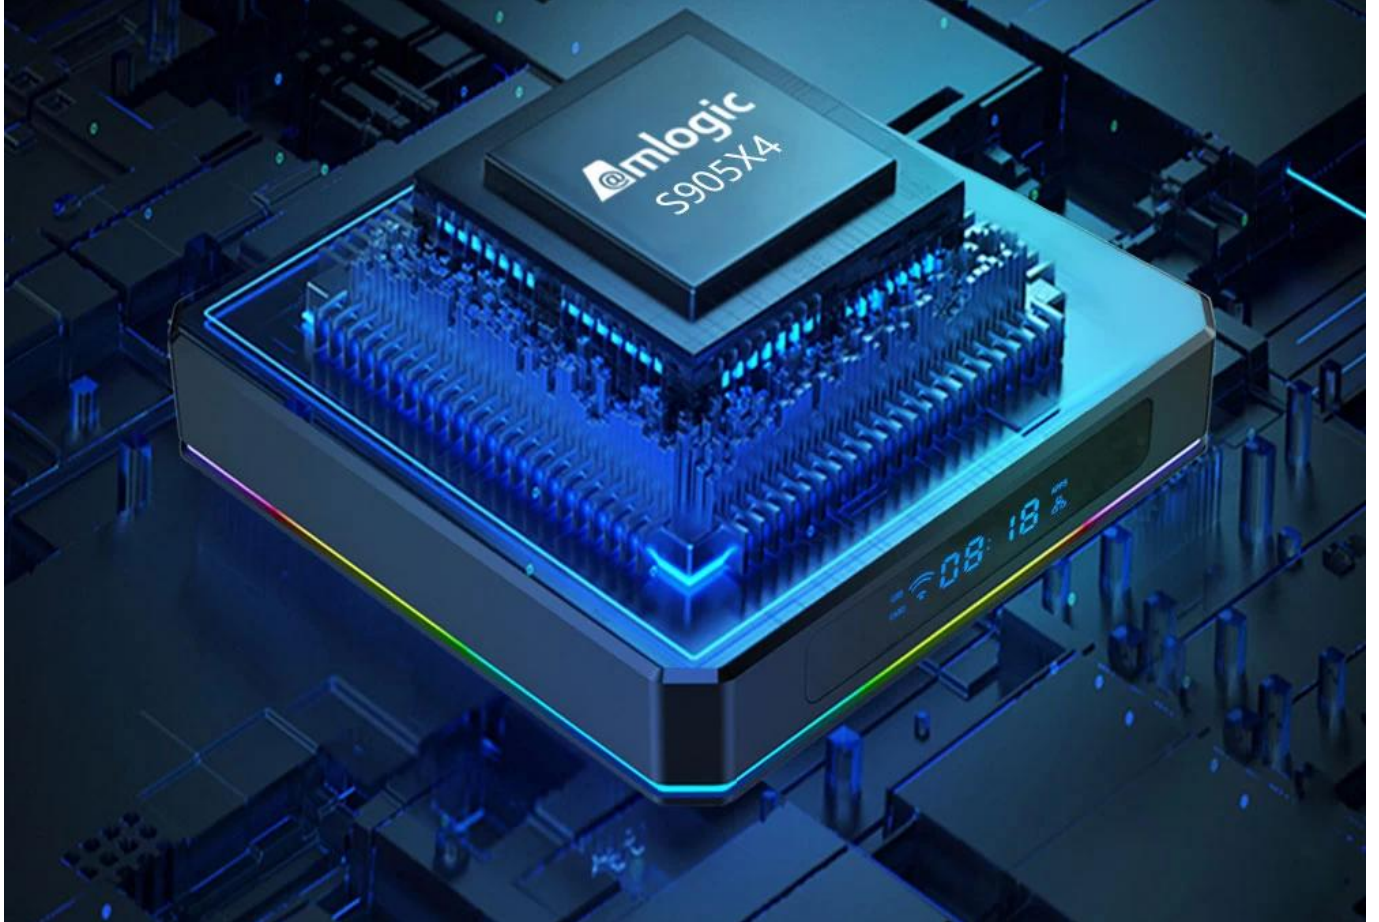

2.4G/5G  
802.11ac

BT

4.1

# Amlogic Quad-core 64 bit

The S905X4 chipset is an advanced application processor with AV1 video codec, secured 4K video codec engine and HDR image processing functions.