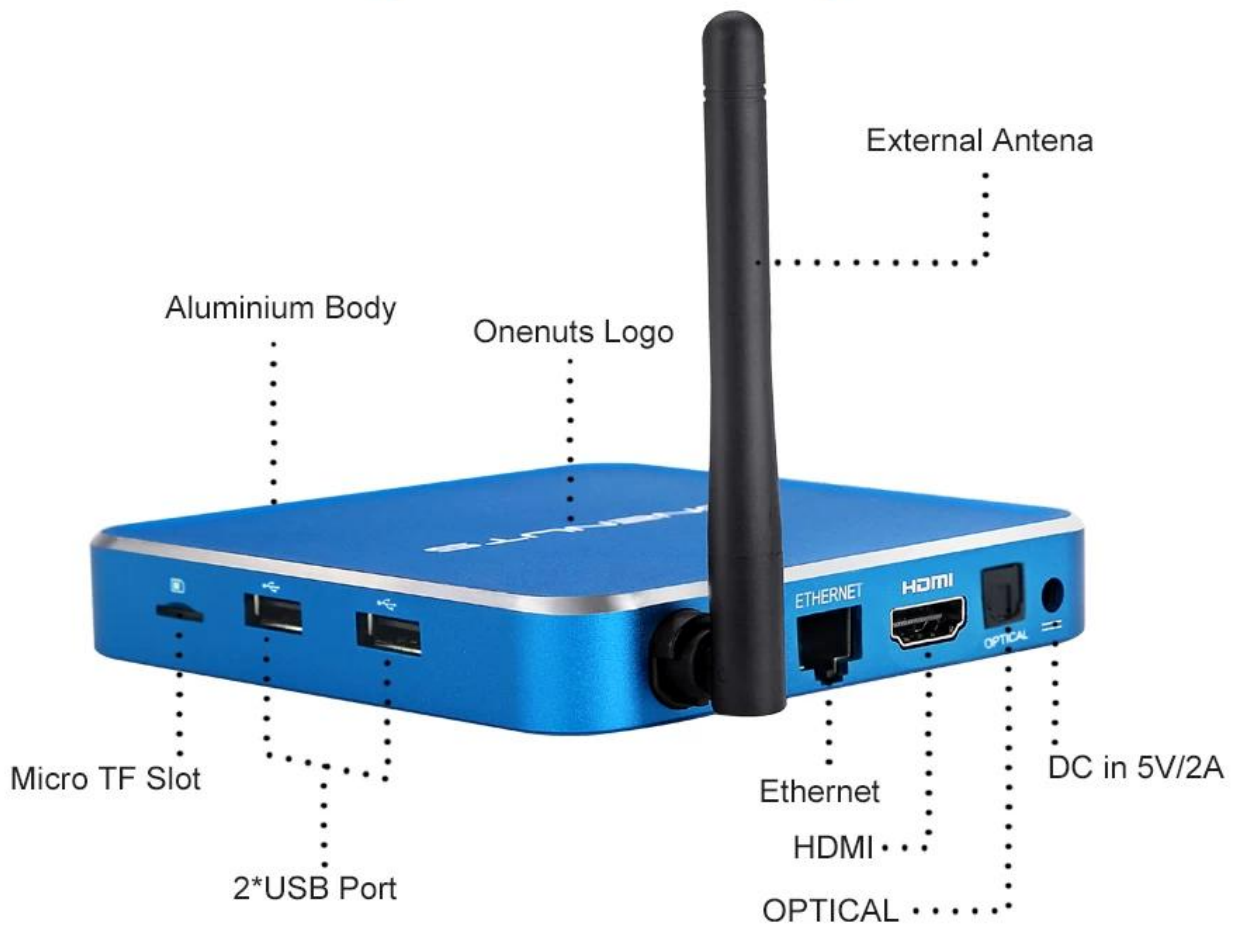

OTA Update

Support background auto upgrade and offer you the newest experience.

Product structure

What is in the box?

Portable & Environmental EVA Bag

Motherboard Show

Welcome to the world of our 2 in 1 Full HD 1080P Streaming Media Player and Internet Android IPTV TV Box. In this detailed guide, we'll explore the features, benefits, and functionalities that make our device a standout choice for your home entertainment needs.

Versatile 2 in 1 Design

Our device combines the functionality of a high-performance streaming media player and an Internet Android IPTV TV box into one sleek and compact package. Whether you're streaming content from popular apps or accessing IPTV channels, our device offers versatility and convenience.