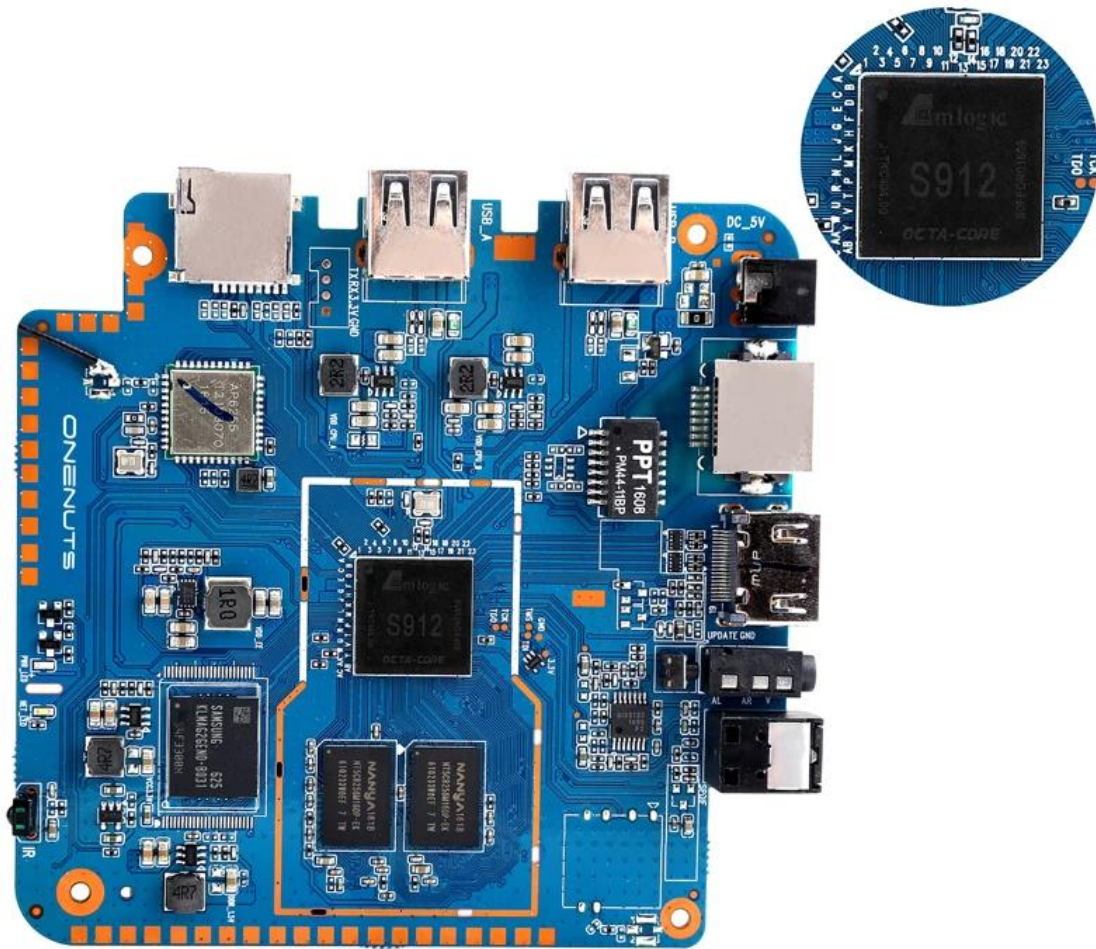

OTA Update

Support background auto upgrade and offer you the newest experience.

Product structure

What is in the box?

Portable & Environmental EVA Bag

Motherboard Show

Welcome to the world of our 2 in 1 Full HD 1080P Streaming Media Player and Internet Android IPTV TV Box. In this detailed guide, we'll explore the features, benefits, and functionalities that make our device a standout choice for your home entertainment needs.

Versatile 2 in 1 Design

Our device combines the functionality of a high-performance streaming media player and an Internet Android IPTV TV box into one sleek and compact package. Whether you're streaming content from popular apps or accessing IPTV channels, our device offers versatility and convenience.