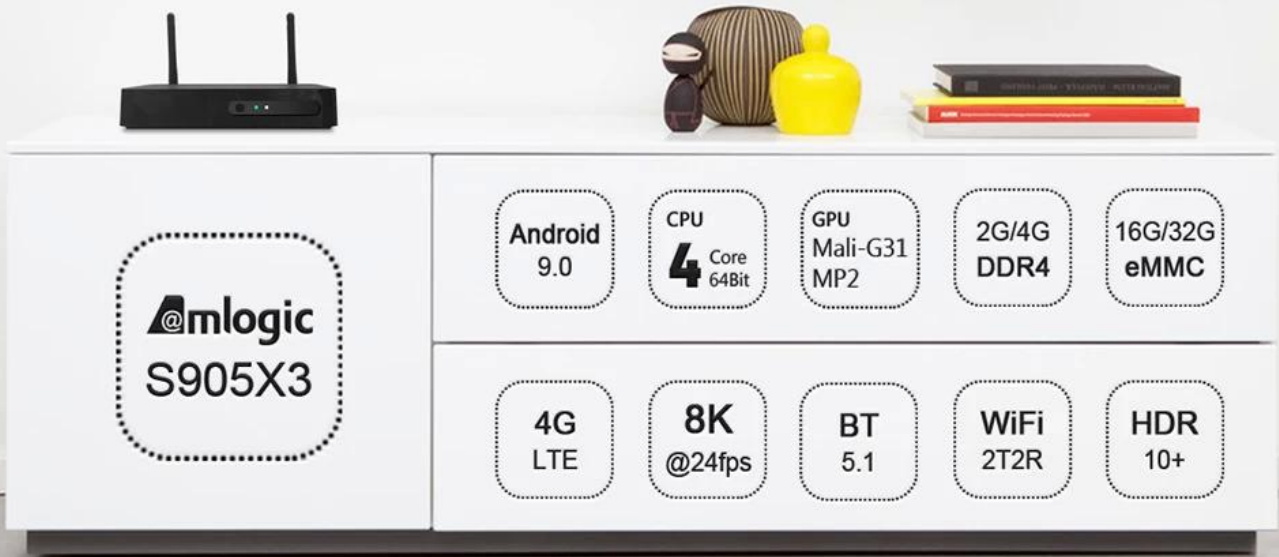

@mlogic
S905X3

Android
9.0

CPU
4 Core
64Bit

GPU
Mali-G31
MP2

2G/4G
DDR4

16G/32G
eMMC

4G
LTE

8K
@24fps

BT
5.1

WiFi
2T2R

HDR
10+