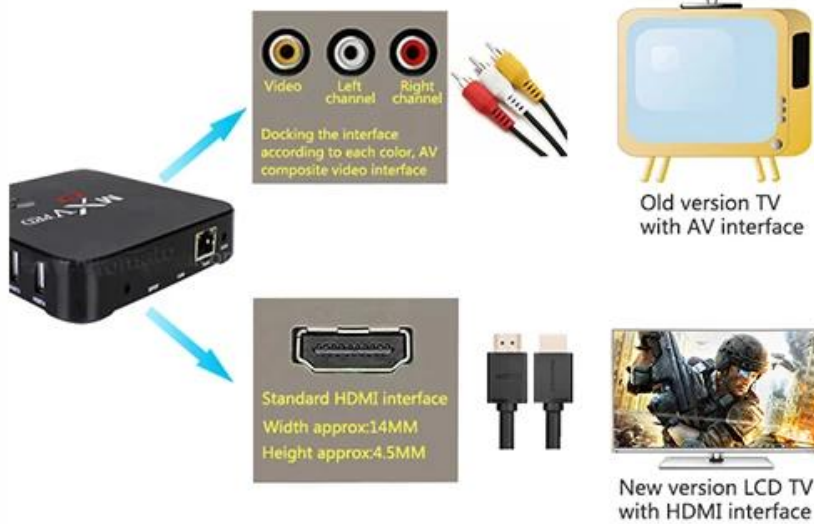

## HD Voice

## Only two steps, Easy operation

Step 1: Connect to the TV

Step 2: Connect to the Internet

Discover the enhanced entertainment capabilities of our Android 5.1 Amlogic S905 Quad Core Full HD Media Player. Dive into the features and benefits that make this device a top choice for streaming media, media playback, and versatile entertainment options.