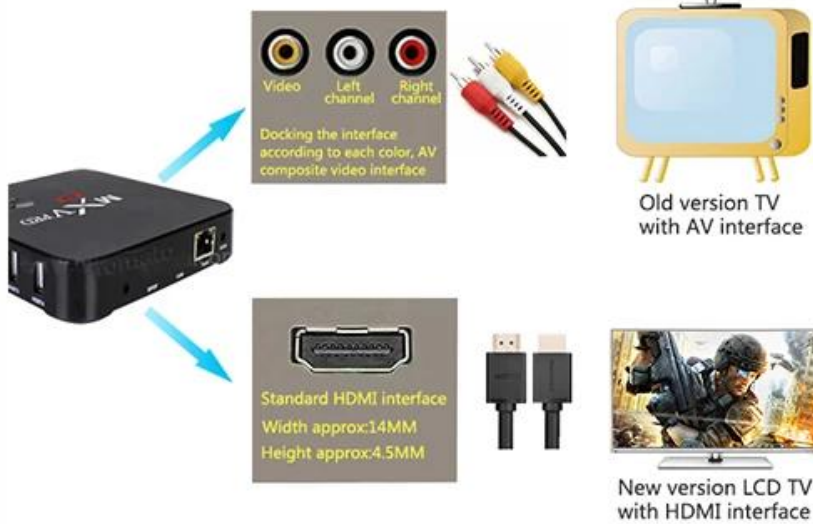

## Breathtaking Visual Power

4K 1080i/p resolution is 4 times of full HD, so every detail of the screen is lucidity.

## Only two steps, Easy operation

Step 1: Connect to the TV

Step 2: Connect to the Internet

Our Amlogic S905 Quad Core TV Box combines powerful performance and advanced features to redefine your entertainment experience. Explore the features and benefits that make this device a must-have for media enthusiasts and tech-savvy users alike.