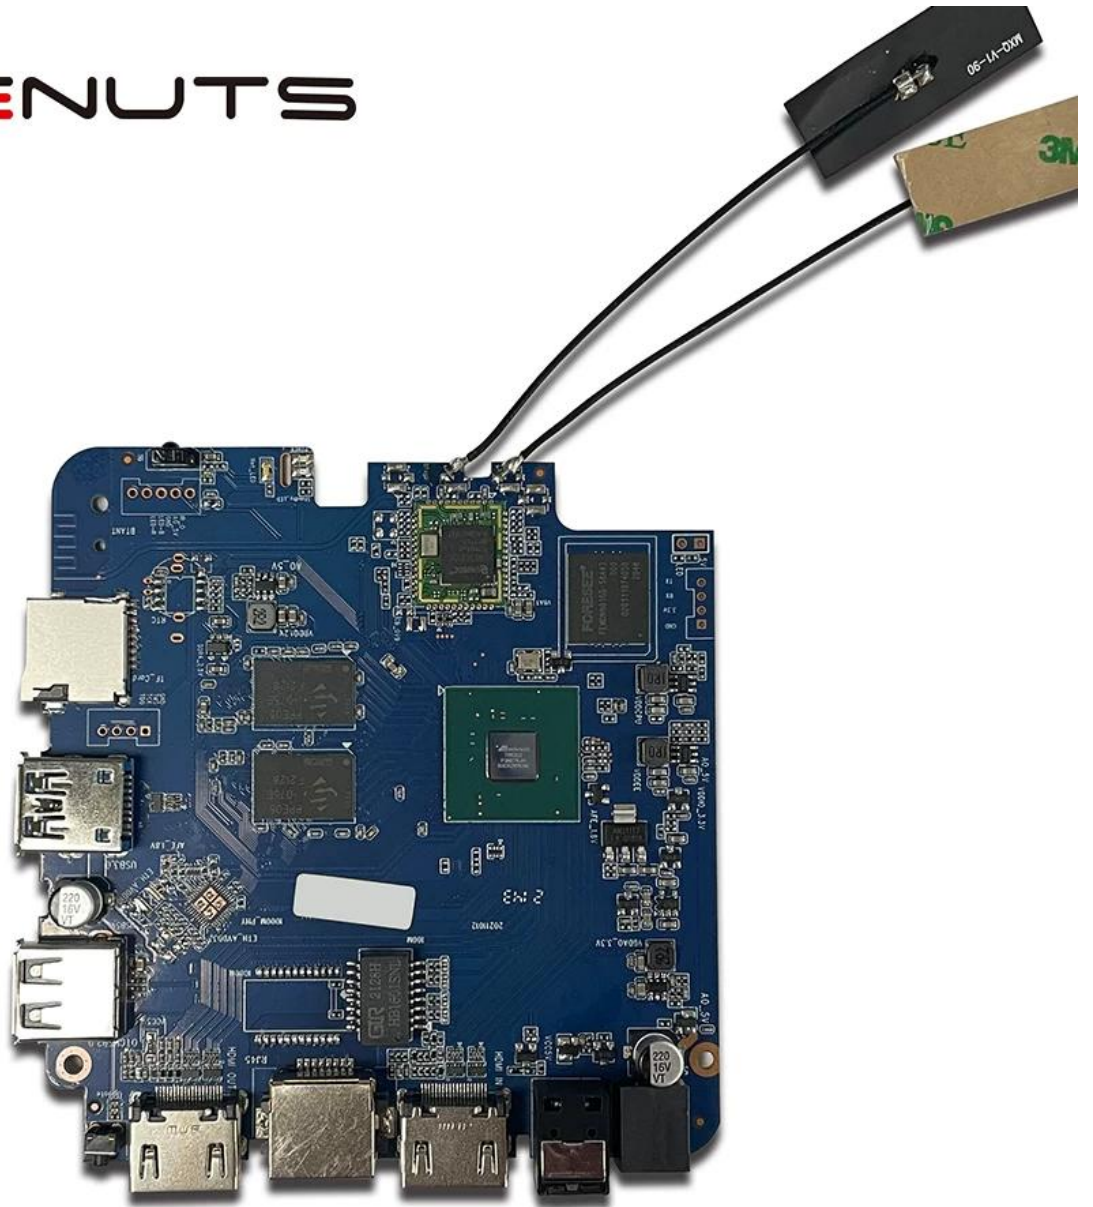

ONENUTS

Multi-core 32/64-bit CPU and 3D GPU with high performance	Powerful multimedia processing capability, supporting all mainstream video decoding including 8K/4K 10-bit AV1/H.265/VP9/AVS2	Supports all mainstream HDR standard including Dolby Vision, HDR10 and HLG	Unique Trulife picture quality enhancement engine, offering theater-like visual effect	Complete production-ready security solution, supporting secure boot, secure OS and mainstream DRMs
Ultra-high performance and ultra-low power consumption	Ultra-high SoC integration and rich peripheral interfaces	Complete IP license, including Dolby, DTS, etc.	Supports screen projection technology like DLNA, Miracast etc.	Provides mature turn-key solution for both split and AIO smart TV