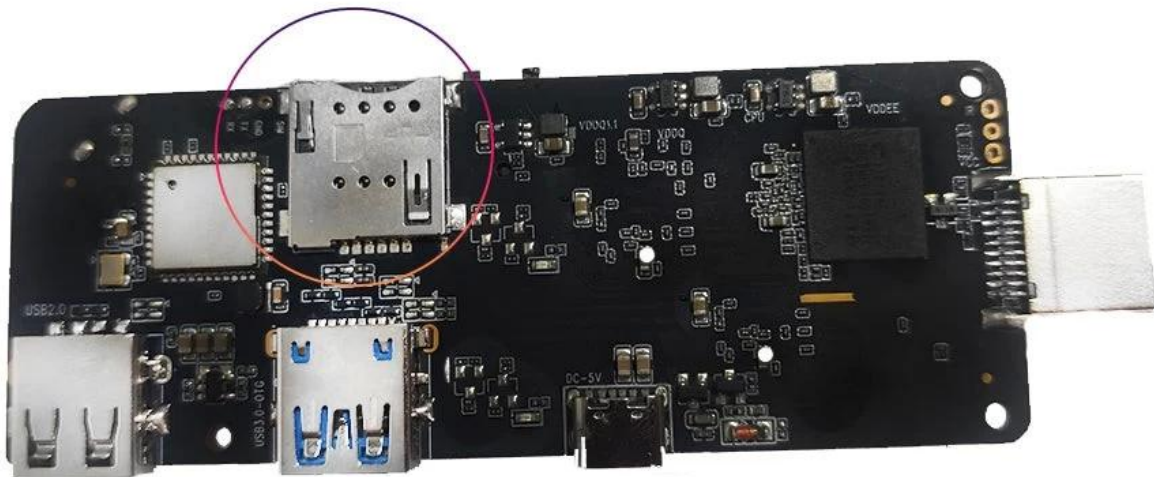

SIM card slot

1. High-Speed Connectivity Our Android TV Box with WCDMA 4G/3G Dongle provides high-speed internet access, allowing you to stream content, play games, and browse the web without lag or buffering.